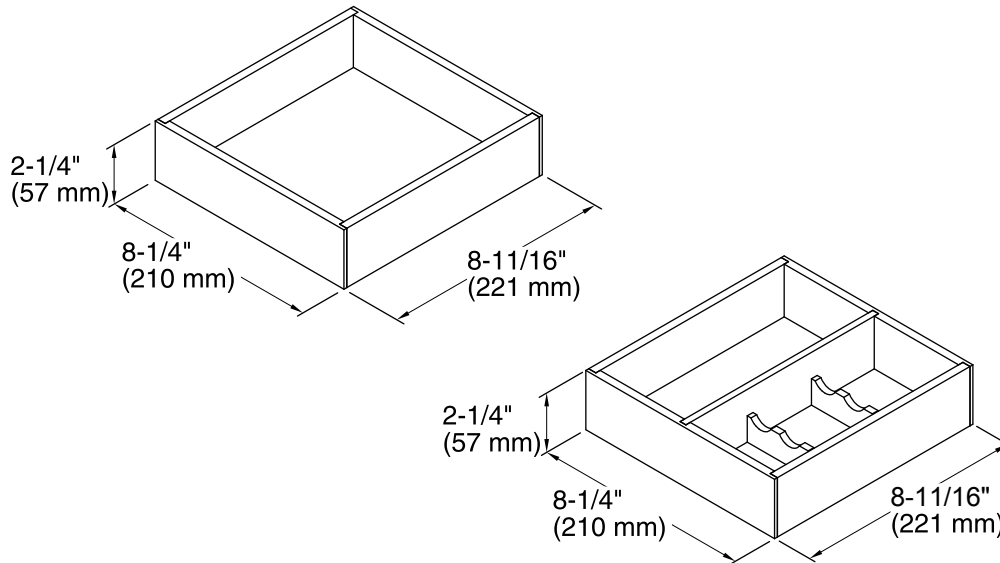

## Features

- For use with Jacquard™, Damask™, Poplin™, Marabou™, and Jute™ vanities.
- Compartmentalizes vanity drawer to maximize storage space and organize items.
- Includes one storage tray and one oral care tray.
- Bamboo construction.
- Rubber feet allow you to set tray on the countertop during use.

## Technical Information

All product dimensions are nominal.