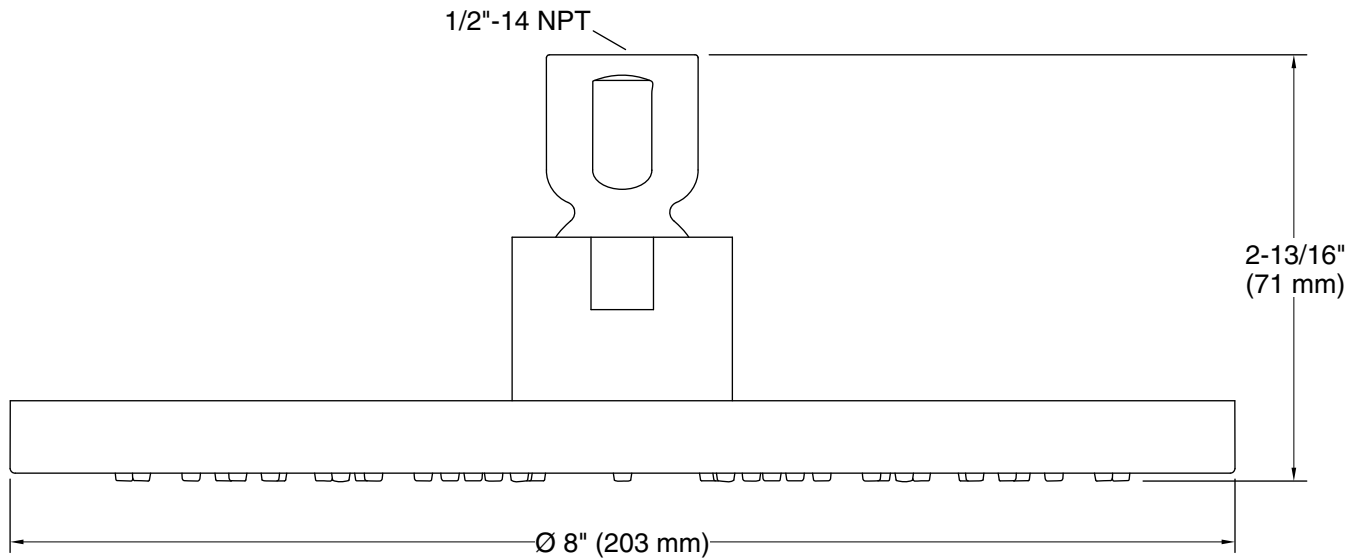

Features

- Single-function rainhead
- MasterClean™ sprayface features an easy-to-clean surface that withstands mineral buildup
- Optimized sprayface for maximum performance
- 1.75 gpm (6.6 lpm) maximum flow rate

Technical Information

All product dimensions are nominal.

Showerhead/Body Spray:

Rated maximum flow: 1.75 gal/min (6.6 l/min)

flow:

Pressure: 80 psi (5.5 bar)

Notes

For use with automatic compensating valves rated at 1.5 gal/min (5.7 l/min) or less.