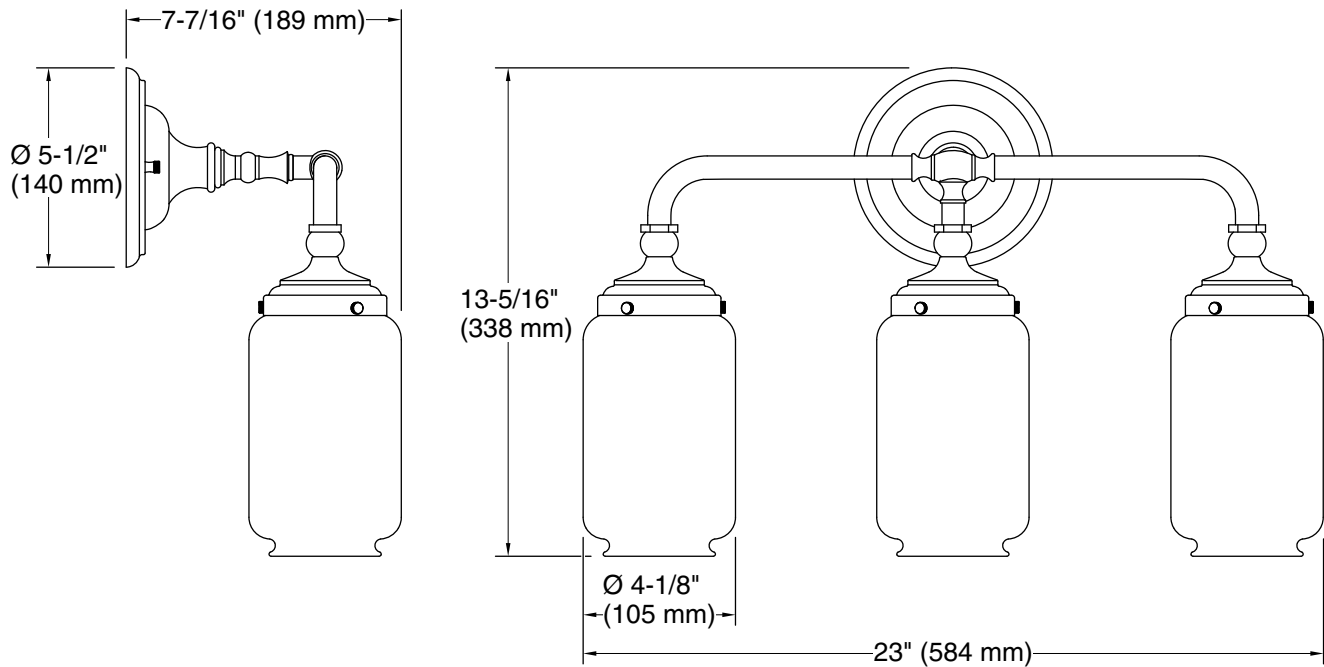

Features

- Clear glass shades with inner frosted glass diffusers for reduced glare
- Requires three bulbs with medium (E26) base; T10 bulb recommended (sold separately)
- Coordinates with faucets and accessories in the Artifacts collection
- Suitable for damp locations, per UL 1598
- Includes installation hardware

Required Electrical Service

One circuit required.

120 V, 1 A

Technical Information

All product dimensions are nominal.

Material:	Steel, Brass, Glass
Number of Lights:	3
Lighting Type:	Socket-based
Socket Type:	E-26 Medium
Number of Shades:	6
Shade Type:	Glass - frosted, Glass - clear
Hanging Type:	Non-hanging