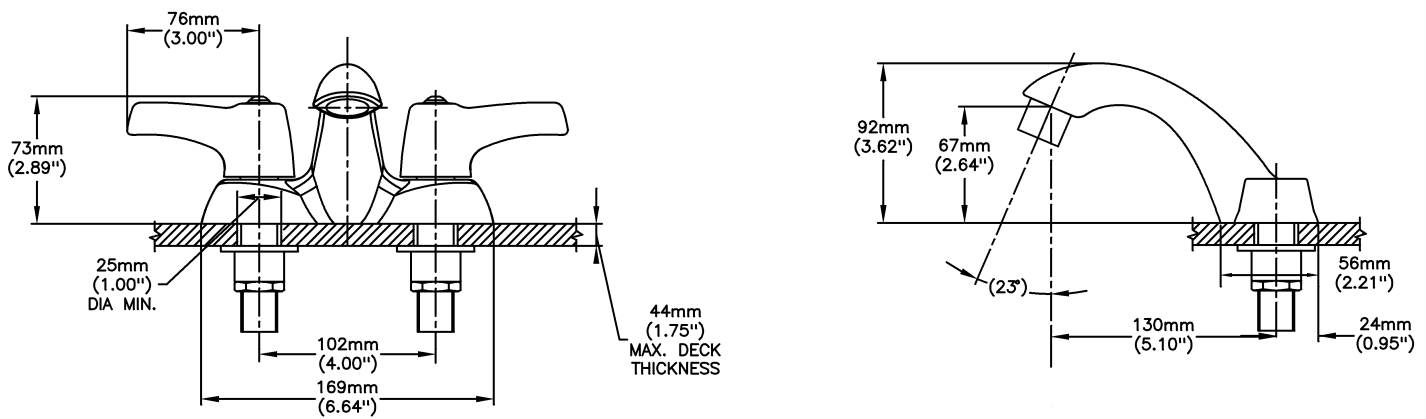

#### SPECIFICATION:

- HEAVY DUTY CAST BRASS centerset faucet
- 102mm (4") centers, two handle
- Polished chrome plated finish with polished underspout
- Metal hold-down package
- 4" Centerset- CER-TECK ceramic structures
- Outlet#: 4 - Standard 1.5 GPM (5.7 L/Min) Flow Control Aerator
- Handle#: 3 - 76 mm (3") Lever Blade Handles-ADA Compliant-Metal-Color indexed-Vandal Resistant (VR) screws
- Standard Product Less Pop-up (No Pop-up Hole)

#### OPERATION:

- Not Available

*(Dimensional drawing on following page)*

Delta reserves the right (1) to make changes to specifications and materials, and (2) to change or discontinue models, both without notice or obligation. Dimensions are for reference. Measurement may vary plus or minus 6mm(0.25"). Mounting locations are suggested only. Check with local codes for requirements in your area. This spec was produced July 23, 2018.

INLETS: 1/2" MIP/COUPLING NUTS (NUTS NOT SUPPLIED)

Delta reserves the right (1) to make changes to specifications and materials, and (2) to change or discontinue models, both without notice or obligation. Dimensions are for reference. Measurement may vary plus or minus 6mm(0.25"). Mounting locations are suggested only. Check with local codes for requirements in your area. This spec was produced July 23, 2018.