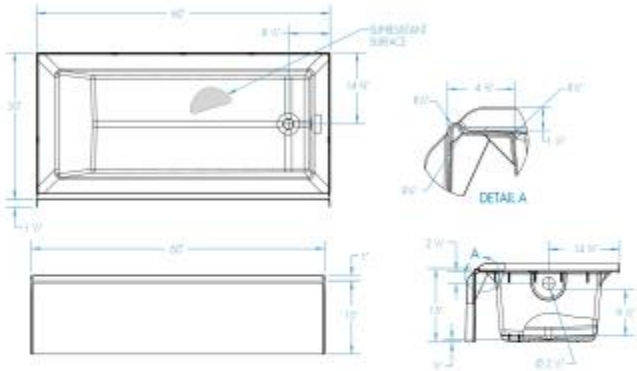

VP6030CTMINL/R 60 x 30 Solid Surface Bathtub

Model number:

VP6030CTMINR.010

Dimensions:

Installation: Alcove

Material: Solid Surface

Standard Features:

- Pre-Leveled base
- Slip resistant, textured bottom
- Available in White only
- Left, right drain
- Modern, matte finish

VP6030CTMINL/R 60 x 30 Solid Surface Bathtub

Model number:

VP6030CTMINR.010

Dimensions:

Installation: Alcove

Material: Solid Surface

Water Capacity

36 gallons

Weight

57 lbs - 25 3/4 kg

Drain location:

Left

Right

VP6030CTMIN

Project: _____

Contractor: _____