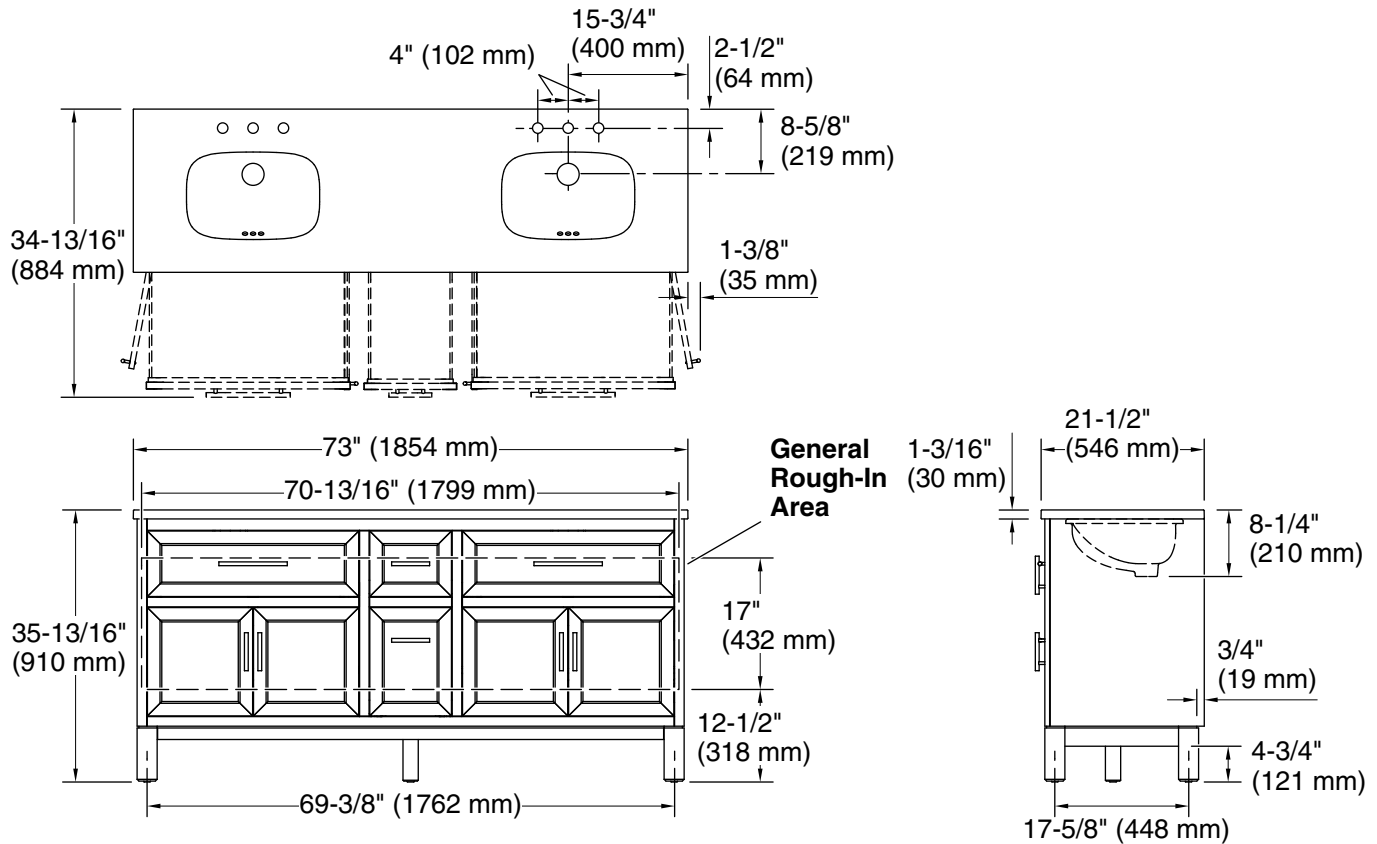

Features

- Set includes cabinet, precut quartz vanity top, sinks, cabinet hardware
- Vanity top has 8" (203 mm) widespread faucet holes; requires deck-mount faucets (sold separately)
- Three-way adjustable slow-close door hinges for easy cabinet access
- Dovetail joint drawer construction
- Soft-close drawers and doors prevent slamming

	0	White
	1WT	Mohair Grey

Technical Information

All product dimensions are nominal.

Notes

Install this product according to the installation instructions.