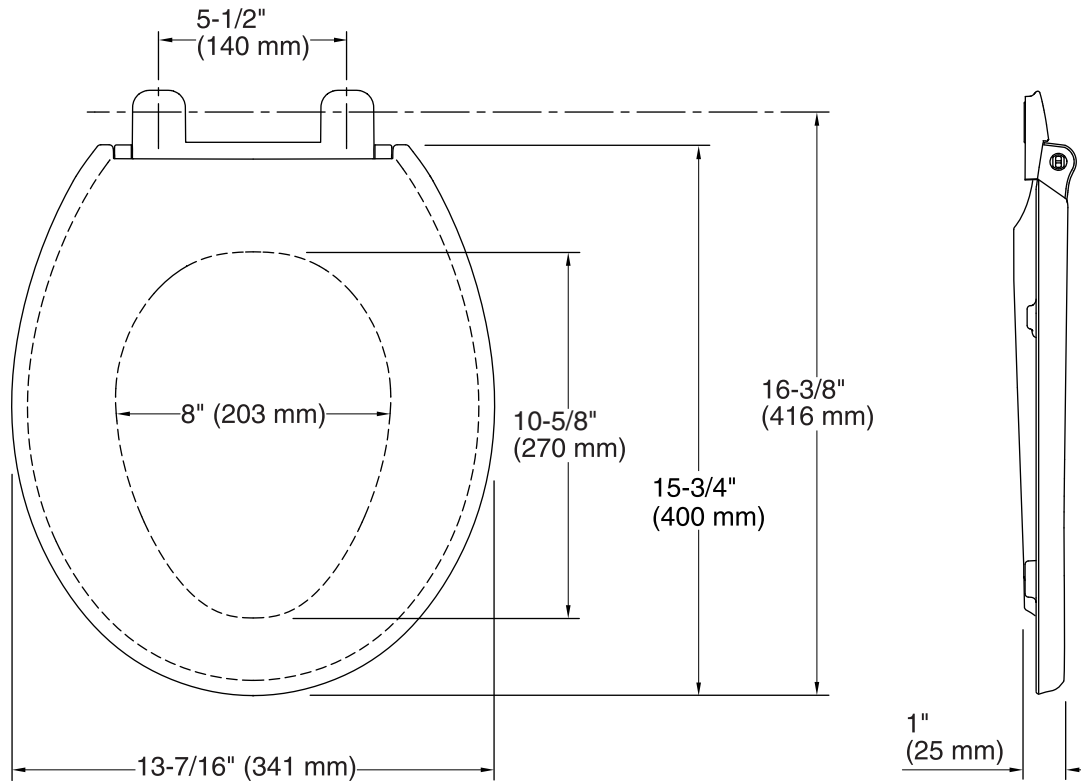

Reveal® Quiet-Close™

Round-Front Toilet Seat
K-4009

Features

- Overhanging lid design creates a clean and sleek look.
- Quiet-Close™ lid closes slowly and quietly without slamming.
- Grip-Tight bumpers add stability and prevent shifting.
- Quick-Release™ hinges allow seat to be unlatched from toilet for easy removal and convenient cleaning; no tools required.
- Quick-Attach® hardware for fast and secure installation.
- Color-matched plastic hinges.

Color	Code	Description
	0	White
	96	Biscuit
	47	Almond
	NY	Dune
	95	Ice™ Grey
	G9	Sandbar
	33	Mexican Sand™
	K4	Cashmere
	58	Thunder™ Grey
	7	Black Black™

Technical Information

All product dimensions are nominal.

Seat shape type: Round-front

Seat front type: Closed-front

Seat-mounting holes: 5-1/2" (140 mm)

Notes

Install this product according to the installation guide.