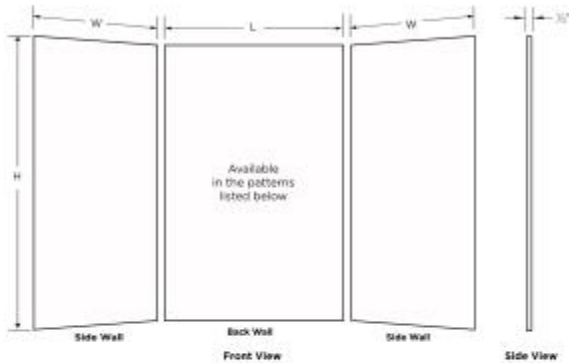

SMMK72-3262 32 x 62 x 72 Swanstone® Smooth Glue up Tub Wall Kit

Model number:

Dimensions: 62" x 32" x 72"

Installation: Glue up

Material: Swanstone®

BUILDER SPECIFICATION DRAWING

3 Piece Wall Kit