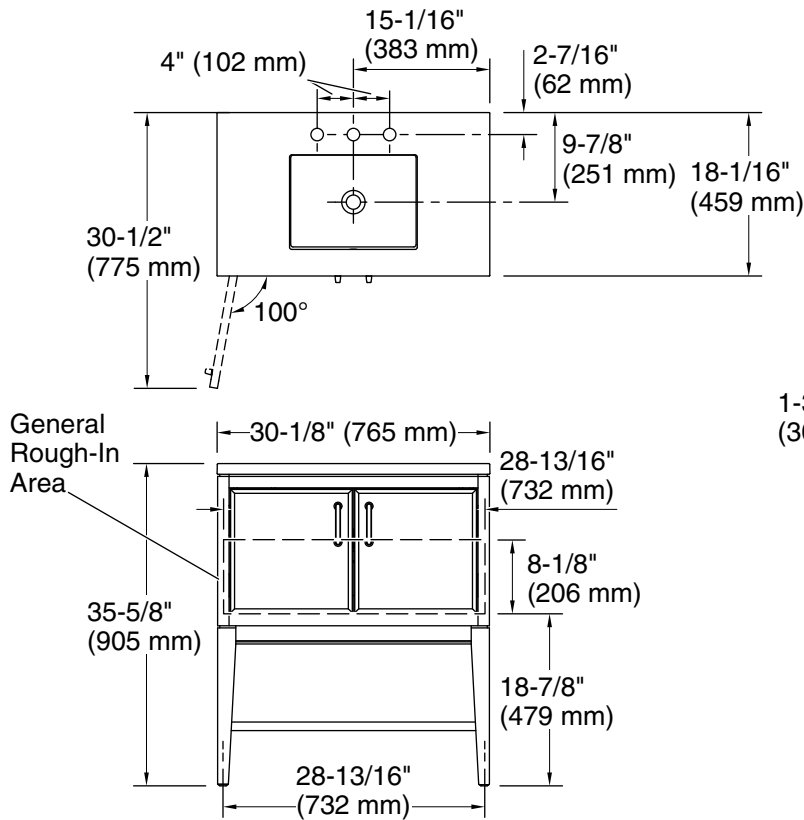

Features

- Three-way adjustable soft-close door hinges with 100° opening capability for easy cabinet access.
- 18" (457 mm) cabinet interior provides ample storage space.
- Finish-matched cabinet interior offers generous clearance for plumbing.
- Quartz vanity top adds beauty and long-lasting durability.
- Customize your storage with optional accessories such as floor liners, drawer organizers, and perfectly sized containers (sold separately).
- Coordinates with K-33584 upgraded hardware finishes, K-25815 quartz backsplash, and K-25819 quartz side splash (sold separately).

Color	Code	Description
-------	------	-------------

	0	White
	1WX	

Waste Pipe Location Information

Technical Information

All product dimensions are nominal.

Notes

Install this product according to the installation instructions.