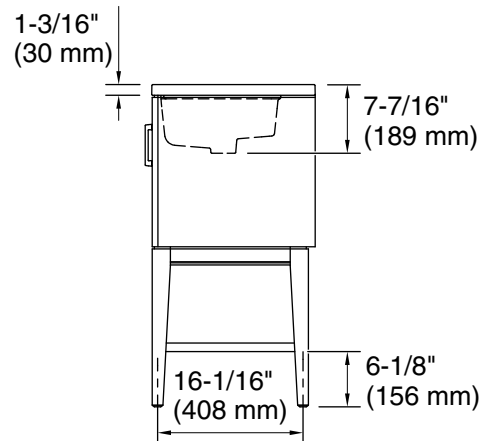

Features

- Three-way adjustable soft-close door hinges with 100° opening capability for easy cabinet access.
- 18" (457 mm) cabinet interior provides ample storage space.
- Finish-matched cabinet interior offers generous clearance for plumbing.
- Quartz vanity top adds beauty and long-lasting durability.
- Customize your storage with optional accessories such as floor liners, drawer organizers, and perfectly sized containers (sold separately).
- Coordinates with K-33584 upgraded hardware finishes, K-25815 quartz backsplash, and K-25819 quartz side splash (sold separately).

Color	Code	Description
-------	------	-------------

	0	White
	1WX	

Waste Pipe Location Information

Technical Information

All product dimensions are nominal.

Notes

Install this product according to the installation instructions.