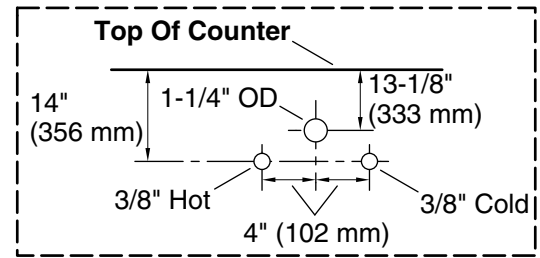

Color	Code	Description
-------	------	-------------

	0	White
	1WX	

Waste Pipe Location Information

Technical Information

All product dimensions are nominal.

Notes

Install this product according to the installation instructions.