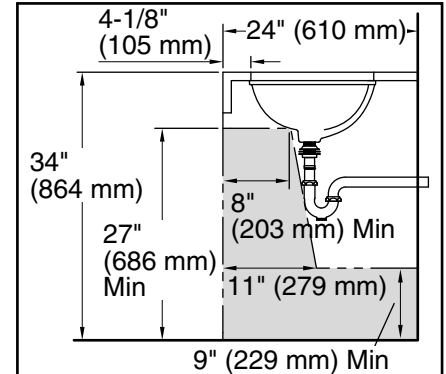

CODES/STANDARDS APPLICABLE

- Specified model meets or exceeds the following:
- ASME A112.19.2/CSA B45.1
 - ADA
 - ICC/ANSI A117.1
 - IAPMO/cUPC

P74237

P74241

ADA

Recommended ADA Installation

Wood Installation

Stone Installation

PRODUCT INFORMATION

Fixture*:	
Basin Area	17" (432 mm) x 14" (356 mm)
Water Depth	4-9/16" (116 mm)
Drain Hole	Ø 1-3/4" (44 mm)
*Approximate measurements for comparison only.	
Included Components: Basin Clamp Assembly	
Cutout Template	1303057-7