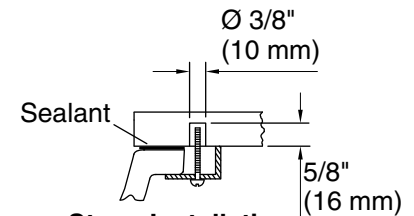

Stone Installation

PRODUCT INFORMATION

Fixture*:	
Basin Area	17" (432 mm) x 14" (356 mm)
Water Depth	4-9/16" (116 mm)
Drain Hole	Ø 1-3/4" (44 mm)
*Approximate measurements for comparison only.	
Included Components: Basin Clamp Assembly	
Cutout Template	1303057-7