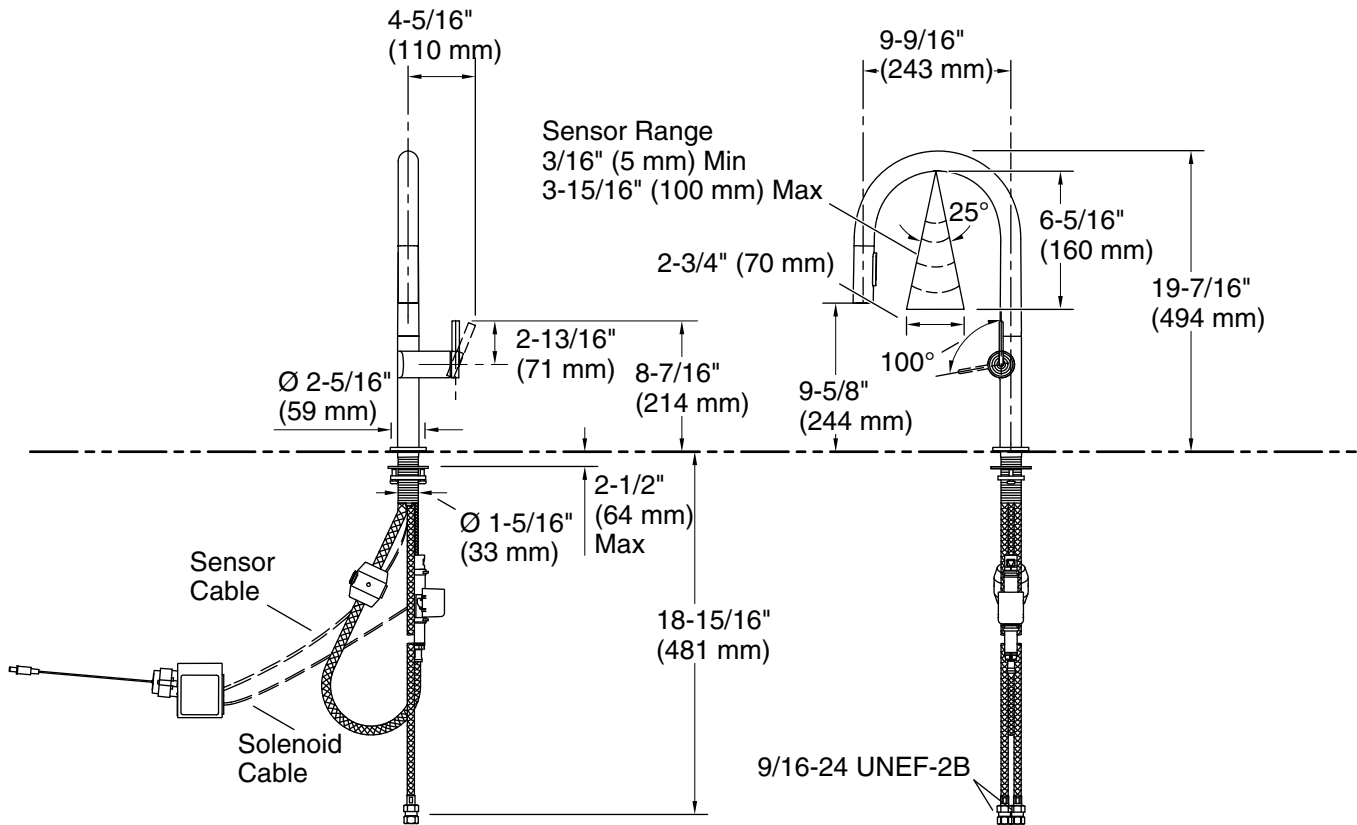

Technical Information

All product dimensions are nominal.

Power source: Plug - AC, included

Drain included: No

Spout:

Spout reach: 9-9/16" (243 mm)

Notes

Install this product according to the installation guide.

ADA, CSA B651 compliant when installed to the specific requirements of these regulations.