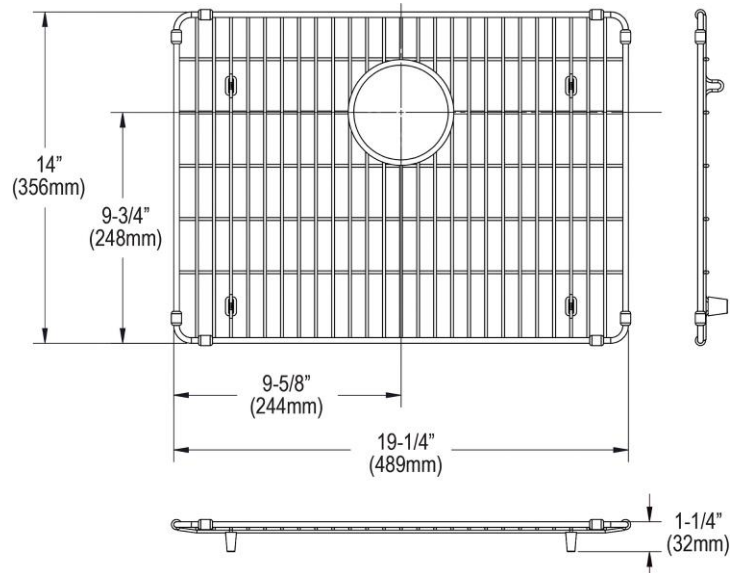

Material:	Stainless Steel
Finish:	Polished Stainless Steel
Dimensions:	19-1/4" x 14" x 1-1/4"

Special Note: For bowls with rear center drain opening.

AMERICAN PRIDE. A LIFETIME TRADITION. Like your family, the Elkay family has values and traditions that endure. For almost a century, Elkay has been a family-owned and operated company, providing thousands of jobs that support our families and communities.

[Clean and Care Manual (PDF)](#)

[Clean and Care Manual (PDF)](#)

[Warranty (PDF)](#)