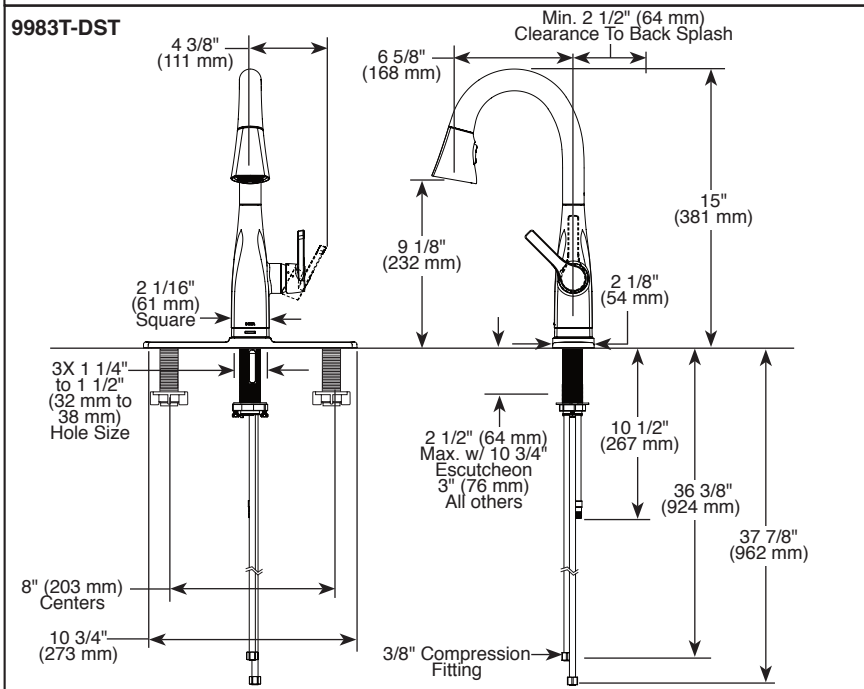

STANDARD SPECIFICATIONS:

- Maximum 1.8 gpm @ 60 psi, 6.8 L/min @ 414 kPa
- One or three hole mount (escutcheon optional, not included)
- Diamond coated ceramic cartridge
- 3/8" O.D. straight, staggered PEX supply lines
- Rotating spout
- Red/Blue indicator markings
- Three-function wand; Aerated stream, spray or ShieldSpray™ (Kitchen models only)
- Two-function wand; Aerated stream or spray (Bar/Prep models only)
- Dual integral check valves in sprayer
- LED indicator light signals on-off, water temperature and when batteries run low
- Uses 6 AA (included) or 6 C (optional) batteries
- Optional (EP73954) 120V AC adapter available (3 prong grounded outlet required)

9983T-▲-DST

With Optional Escutcheon RP81914

Submitted Model No.: _____

Specific Features: _____

▲ Designate proper finish suffix

Delta reserves the right (1) to make changes in specifications and materials, and (2) to change or discontinue models, both without notice or obligation. Dimensions are for reference only. See current full-line price book or www.deltafaucet.com for finish options and product availability.