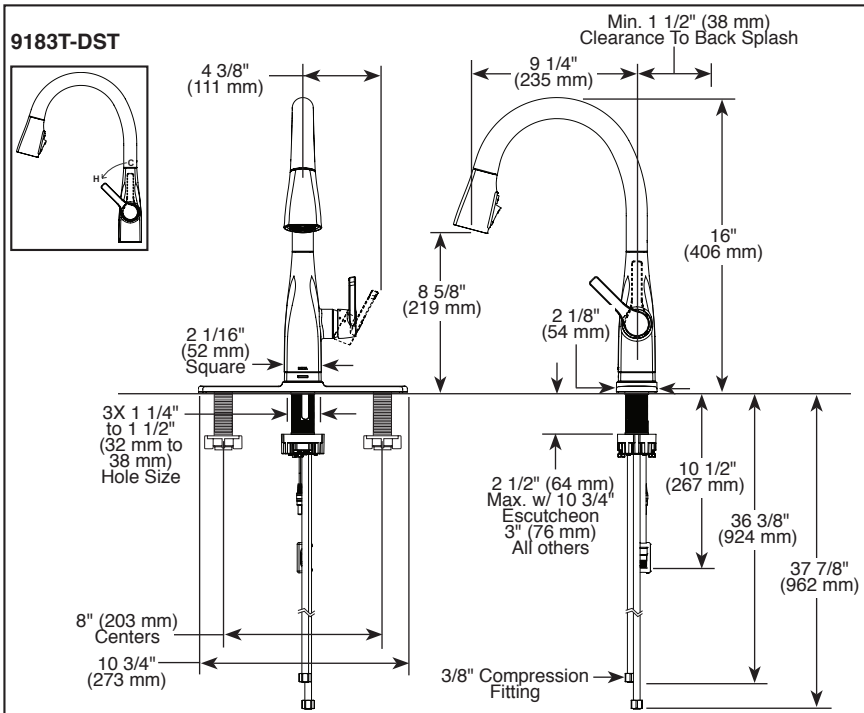

STANDARD SPECIFICATIONS:

- Maximum 1.8 gpm @ 60 psi, 6.8 L/min @ 414 kPa
- One or three hole mount (escutcheon optional, not included)
- Diamond coated ceramic cartridge
- 3/8" O.D. straight, staggered PEX supply lines
- Rotating spout
- Red/Blue indicator markings
- Three-function wand; Aerated stream, spray or ShieldSpray™ (Kitchen models only)
- Two-function wand; Aerated stream or spray (Bar/Prep models only)
- Dual integral check valves in sprayer
- LED indicator light signals on-off, water temperature and when batteries run low
- Uses 6 AA (included) or 6 C (optional) batteries
- Optional (EP73954) 120V AC adapter available (3 prong grounded outlet required)

9983T-▲-DST

With Optional Escutcheon RP81914

Submitted Model No.: _____

Specific Features: _____

▲ Designate proper finish suffix

Delta reserves the right (1) to make changes in specifications and materials, and (2) to change or discontinue models, both without notice or obligation. Dimensions are for reference only. See current full-line price book or www.deltafaucet.com for finish options and product availability.