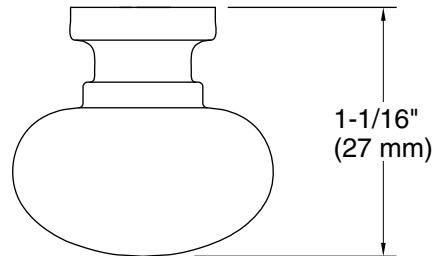

Installation

- Installation hardware included

Optional Products/Accessories

- K-35018 24" bathroom vanity cabinet with sink and quartz top
- K-35019 30" bathroom vanity cabinet with sink and quartz top
- K-35020 36" bathroom vanity cabinet with sink and quartz top
- K-35021 48" bathroom vanity cabinet with sink and quartz top
- K-35022 60" bathroom vanity cabinet with sinks and quartz top
- K-35023 72" bathroom vanity cabinet with sinks and quartz top

THE BOLD LOOK
OF **KOHLER**®

Technical Information

All product dimensions are nominal.

Material: Zinc

Notes

Install this product according to the installation guide.