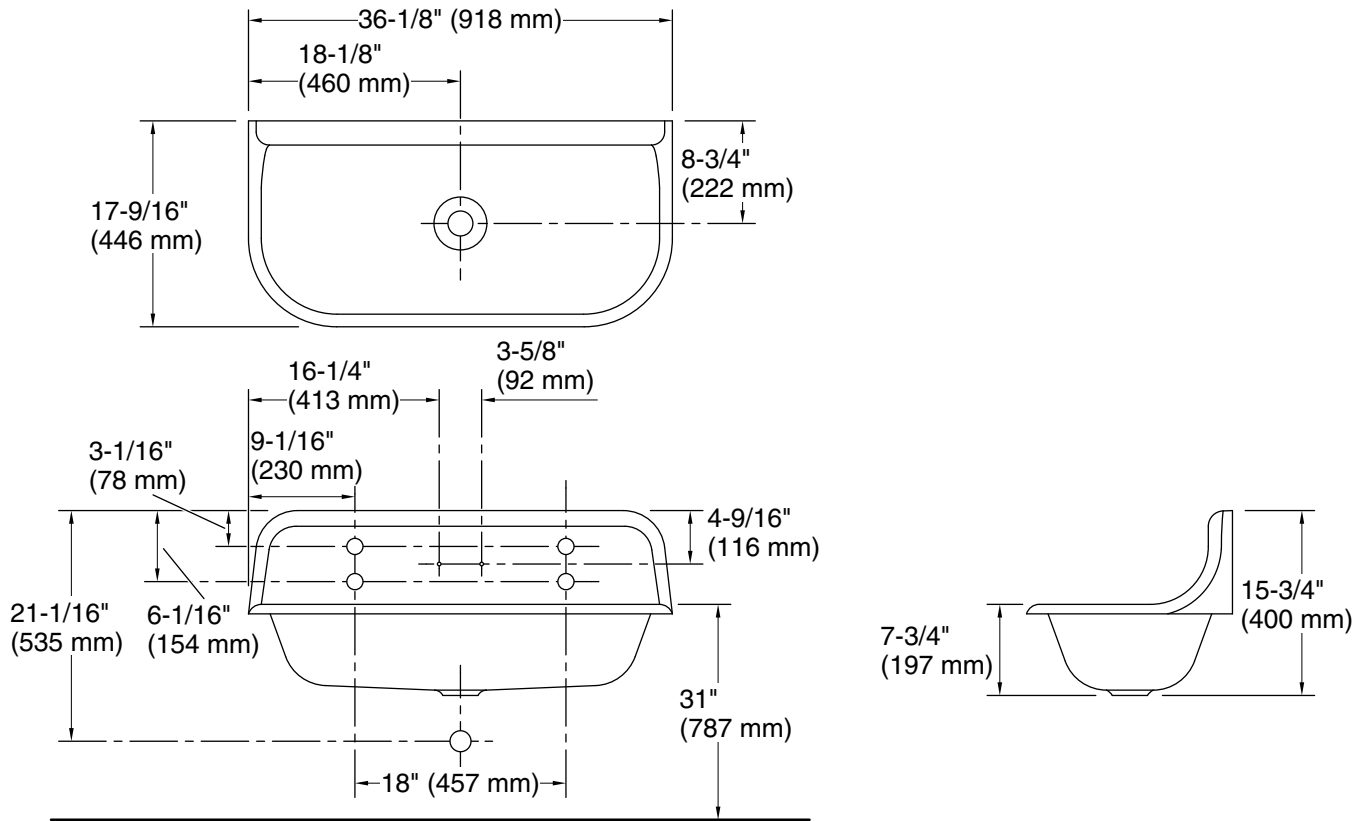

Brockway™
36" wall-mount utility sink
K-3200-PFG

Features

- Single bowl
- 36" (914 mm) total width
- Fresh Green painted underside
- Requires two K-730T70 faucets one K-8880 soap dish (sold separately)

Material

- KOHLER® enameled cast iron
- Acid-resistant enamel finish

Installation

- Wall-mount

Recommended Products/Accessories

- K-8880 Soap Dish
- K-8820 Sink Drain and Strainer
- K-730T70-4AJR Wall-mount lavatory faucet, 1.2 gpm
- K-730T70-4AR Wall-mount service sink faucet, 12 gpm
- K-23726 Drain treatment
- K-23725 Cast iron cleaner

Color Code Description

	0	White
---	---	-------

Technical Information

All product dimensions are nominal.

Basin configuration:	Single Bowl
Bowl area (Only):	Length: 32" (813 mm) Width: 14" (356 mm) Water depth: 7" (178 mm)
With overflow:	No
Number of deck holes:	4
Faucet hole(s):	1-1/2" (38 mm)
Soap/Lotion hole:	5/16" (8 mm)
Drain hole:	2-1/8" (54 mm)