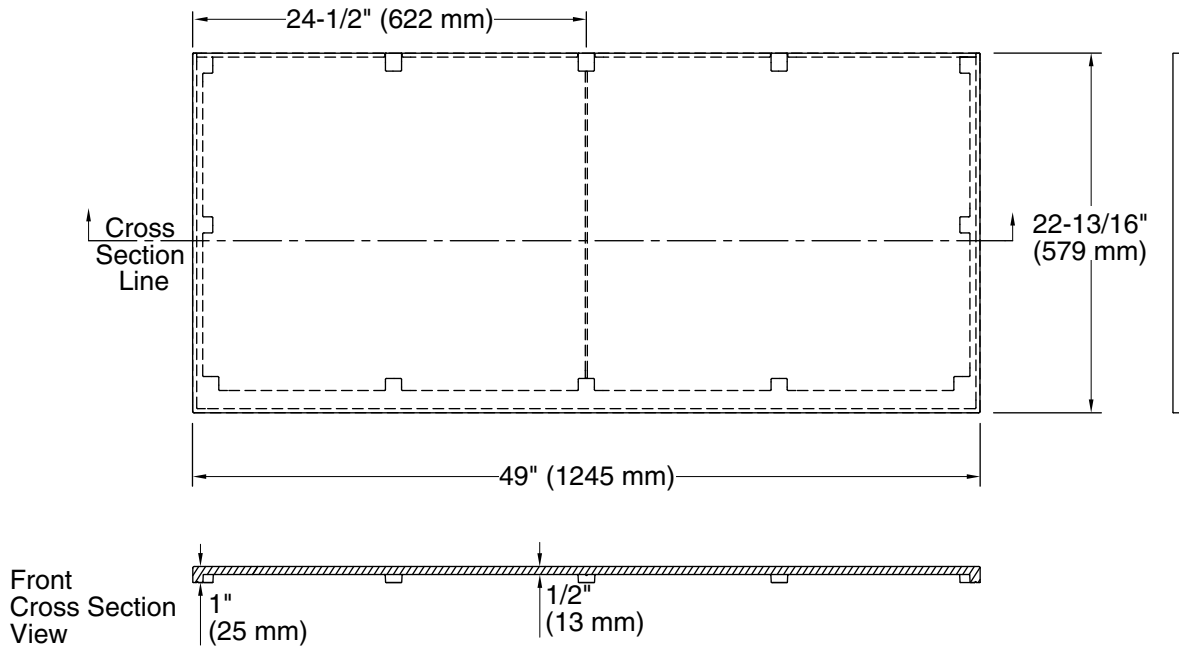

Solid/Expressions™

Bathroom Vanity Top
K-5439

Features

- Pairs with KOHLER drop-in and above-counter bathroom sinks
- Pilot holes for 4" (102 mm) centerset, 8" (203 mm) widespread, or single-hole faucet installation
- Coordinates with the industry-standard 48" (1219 mm) KOHLER vanities
- Field trimmable for alcove and corner installations
- Optional side and backsplashes available (sold separately)

Material

- Solid surface

Installation

- Vanity top
- Accommodates single, 4" centerset, and 8" widespread faucet configurations

Codes/Standards

None Applicable

KOHLER® One-Year Limited Warranty

See website for detailed warranty information.

Available Colors/Finishes

Color tiles intended for reference only.

Color	Code	Description
-------	------	-------------

	S33	White Expressions
---	-----	-------------------

Technical Information

All product dimensions are nominal.
Installation: Vanity top/ITB