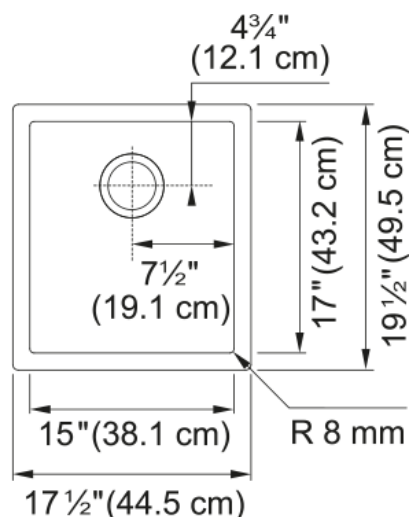

Professional 2.0 Sink - PS2X110-15 | 122.0530.829

17.5-in. x 19.5-in. Undermount 16 Gauge Stainless Steel Single Bowl Kitchen Sink. The Professional sink collection boasts refined touches for the home chef. Deeper bowls are undermounted to integrate beautifully into the surrounding worktop. We didn't sacrifice aesthetics for durability, made of 16-gauge commercial-grade stainless steel and a beautiful finish that takes minimal care to maintain a clean, attractive look. Available in a variety of size and configuration options, Professional is sure to work into your kitchen area and bring everything a cook requires.

Aspect

Sink type	Sink
Type of material	Stainless steel
Number of bowls	1
Product color	Steel
Surface finish	Diamond

Product Dimensions

Length (right to left)	17.48
Width (front to back)	19.488
Large bowl size: right to left	15
Large bowl size: front to back	17
Large bowl: depth	7.992

Installation

Minimum cabinet size	21"
----------------------	-----

Product specifications

Installation type	Undermount
Drain hole	3 1/2"
Position of drainer	No drainer
Bowl 1: accessory ledge	no
Active Twist Compatibility	No