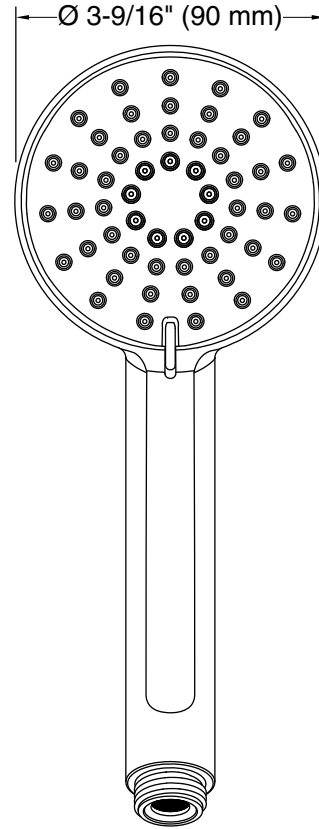

Technical Information

All product dimensions are nominal.

Drain included: No

Spout:

Handshower rated max flow: 1.75 gal/min (6.6 l/min)

Notes

Install this product according to the installation instructions.