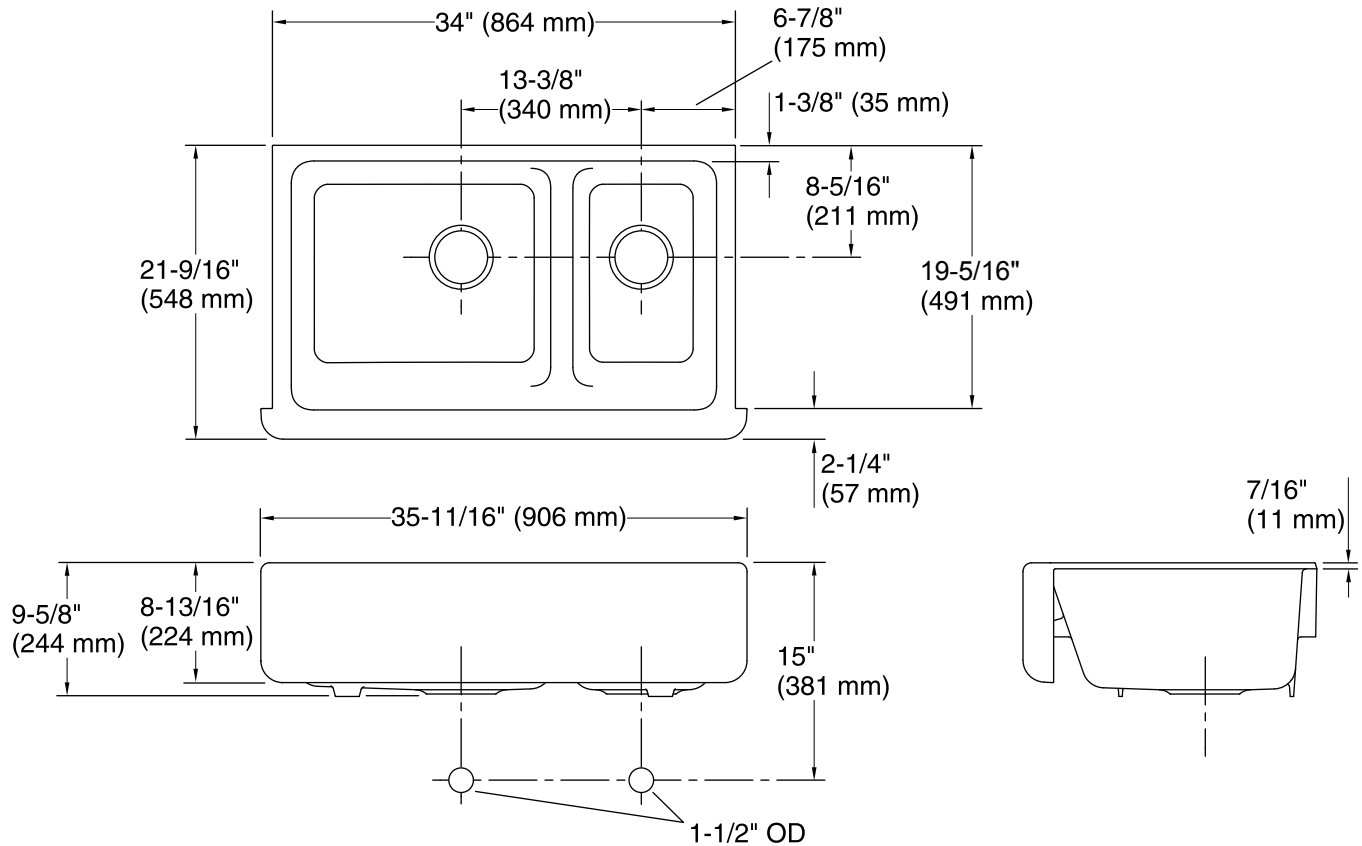

Technical Information

All product dimensions are nominal.

Bowl configuration:	Large/medium
Installation:	Under-mount
Min. base cabinet width:	36" (914 mm)
Bowl area (Left)	Length: 18-13/16" (478 mm) Width: 18-1/16" (459 mm) Bowl depth: 9" (229 mm) Water depth: 9" (229 mm)
Bowl area (Right)	Length: 10-5/16" (262 mm) Width: 18-1/16" (459 mm) Bowl depth: 9" (229 mm) Water depth: 9" (229 mm)
Drain hole:	3-5/8" (92 mm)

IMPORTANT! The distance from the top edge of the cabinet to the top of the cabinet door must be at least 9" (229 mm) to install this sink.