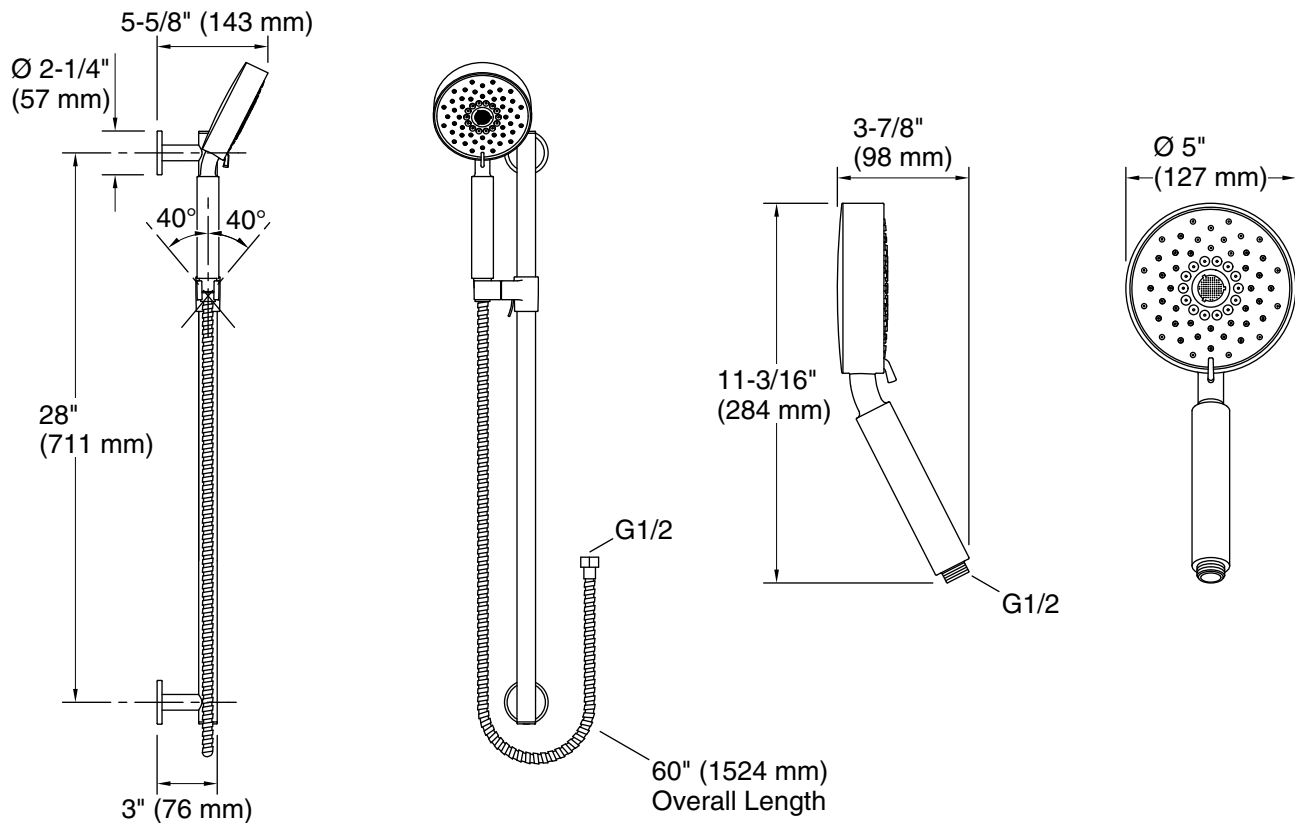

Features

- Includes Purist® 2.5-gpm multifunction handshower, 60" metal hose, 30" slidebar and contemporary slidebar trim.
- Multifunction showerhead and handshower each have advanced spray engines to provide three experiences: full coverage, pulsating massage, and silk spray.
- Full coverage spray produces an encompassing spray ideal for everyday use.
- Pulsating massage spray targets sore muscles to ease away aches and pains.
- Silk spray releases a dense, luxurious spray ideal for rinsing.
- Thumb tab allows for a smooth transition between sprays.
- Combination of balance, weight, grip, and angle makes this handshower comfortable and easy to use.
- MasterClean™ sprayface features an easy-to-clean surface that withstands mineral buildup.
- 2.5 gpm (9.5 lpm) maximum flow rate.
- 30" slidebar features adjustable mounting brackets for installation flexibility.
- Coordinates with Purist®, Stillness®, and Composed® faucets and accessories.
- Features a nonpositive shutoff: water-saving pause mode to temporarily reduce water flow.

Technical Information

All product dimensions are nominal.

Handshower:

Rated maximum flow: 2.5 gal/min (9.5 l/min)

Notes

Install this product according to the installation instructions.

IMPORTANT! The slide bar must be mounted to stud framing supports at both the top and bottom mounting locations. Plastic wall anchors will not support the slide bar. Do not use or depend on plastic wall anchors to attach the slide bar.

Plumbing codes may require that an atmospheric vacuum breaker be installed in-line to handshowers. Consult with local codes.

ADA compliant when installed to the specific requirements of these regulations.