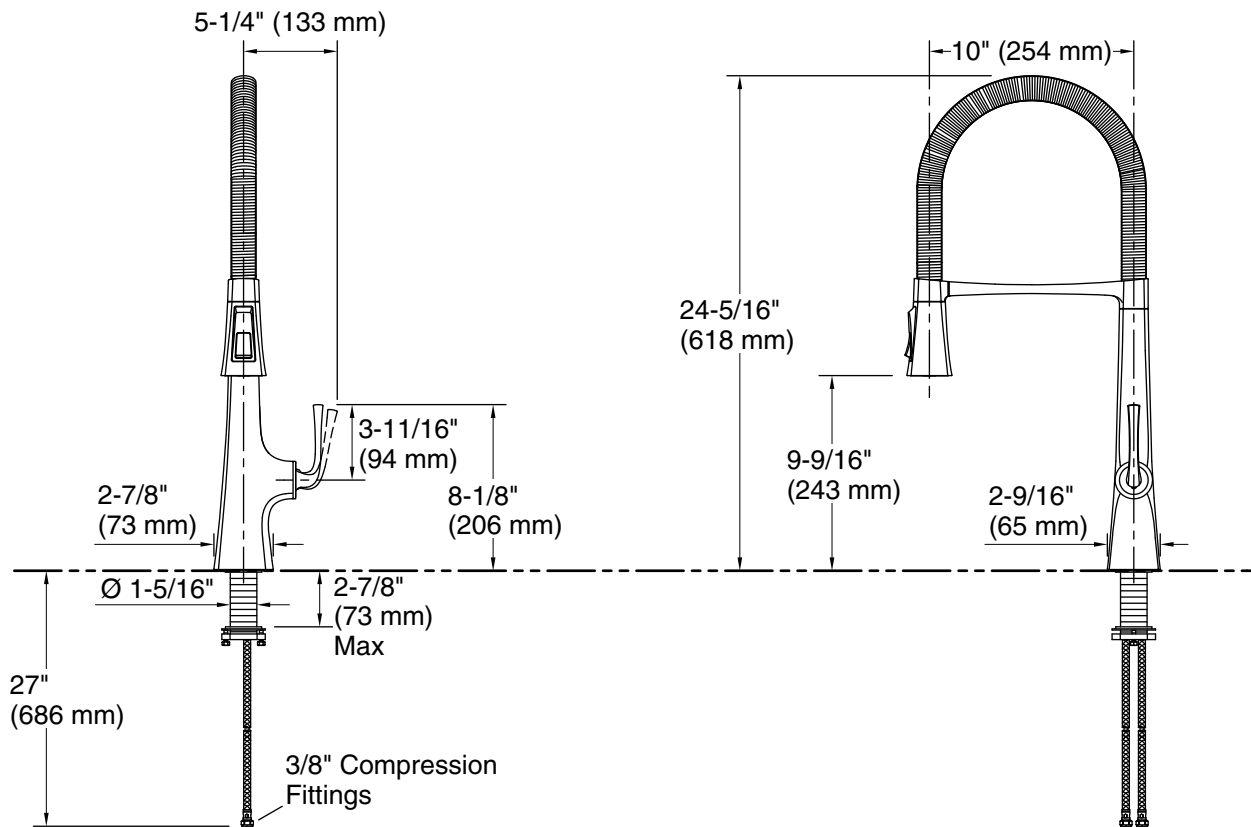

Adapters, Rough-in and Extension Kits

1327990 Range: 2-1/2" (64 mm) - 2-5/8" (67 mm)

Optional Products/Accessories

K-22071 Three-hole kitchen faucet escutcheon

ADA CSA B651

Codes/Standards

ASME A112.18.1/CSA B125.1

Technical Information

All product dimensions are nominal.

Faucet:

Flow rate: 1.5 gal/min (5.7 l/min)

Pressure: 60 psi (4.1 bar)

Drain included: No

Spout:

Spout reach: 10" (254 mm)

Handle clearance: 5-1/4" (133 mm)

Notes

Install this product according to the installation instructions.

ADA, CSA B651 compliant when installed to the specific requirements of these regulations.