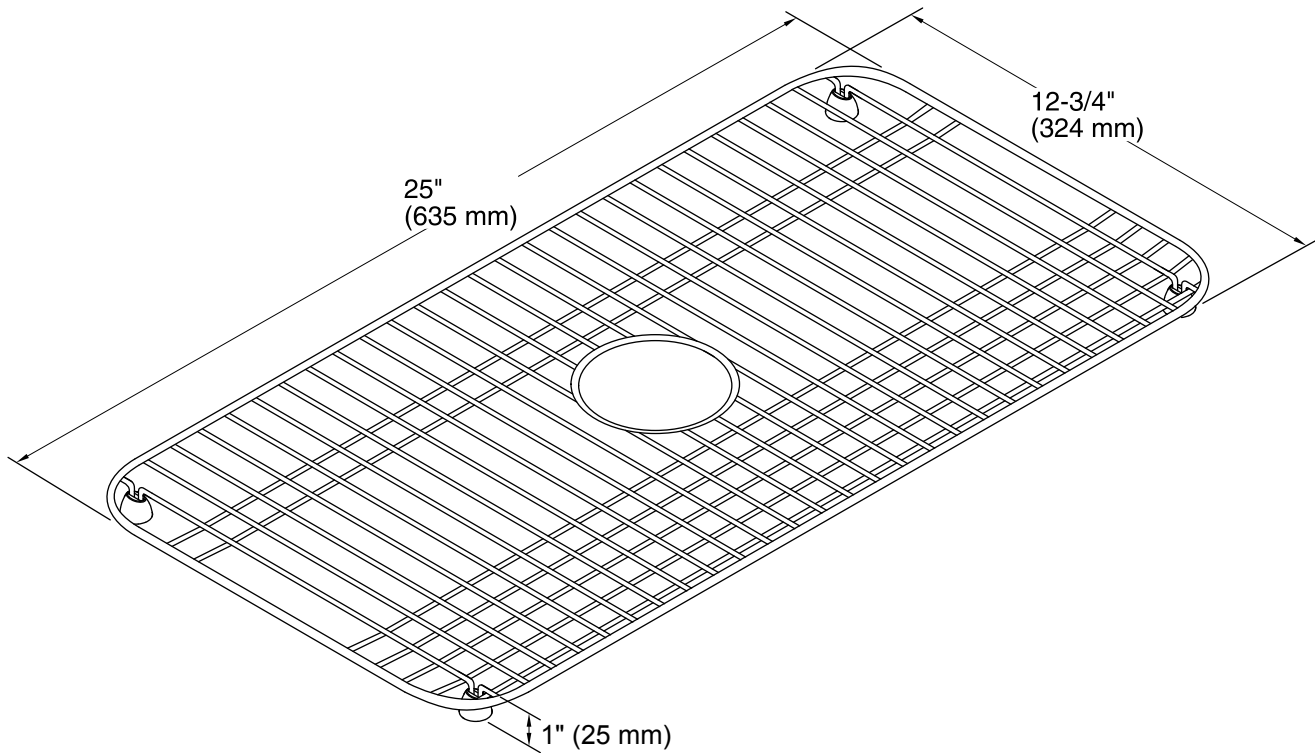

Features

- Fits in the bowl of the K-5832 Bakersfield kitchen sink.
- Durable stainless-steel construction.
- Helps protect sink surface from daily wear.
- Dishwasher safe.
- Rubber feet provide added protection.

	ST	Stainless Steel
--	----	-----------------

Technical Information

All product dimensions are nominal.