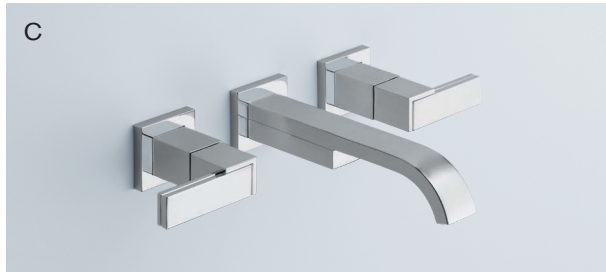

SEAMLESS. DARING. DYNAMIC. *A study in contrast.*

Combining geometric structure with natural inspiration, the Siderna bath collection by Brizo® represents the merging of two very different worlds. Its soft, flowing curves mimic the movement of cascading waterfalls, while its stark, crisp lines evoke modern sophistication.

A. WIDESPREAD LAVATORY 65380LF-PCLHP
Height: 8 1/2" Reach: 6" Max Flow: 1.5 gpm @ 60 psi
ALL METAL HANDLES HL5380-PC

B. SINGLE-HANDLE VESSEL LAVATORY 65480LF-PC
Height: 12 1/4" Reach: 5" Max Flow: 1.5 gpm @ 60 psi

C. WALL MOUNT VESSEL LAVATORY 65880LF-PCLHP
Reach: 8 3/8" Max Flow: 1.5 gpm @ 60 psi
ALL METAL HANDLES HL5880-PC

D. ROBE HOOKS—PAIR 693580-PC

E. BIDET 68480-PCLHP
ALL METAL HANDLES HL5380-PC

F. SINGLE-HANDLE SINGLE-HOLE LAVATORY 65080LF-PC
Height: 8 3/16" Reach: 5" Flow: 1.5 gpm @ 60 psi

G. TOWEL RING 694680-PC

H. 18" TOWEL BAR 691880-PC
24" TOWEL BAR (not shown) 692480-PC

I. TISSUE HOLDER 695080-PC

J. FRONT MOUNT FLUSH LEVER 696080-PC
SIDE MOUNT FLUSH LEVER (not shown) 696280-PC

HANDLES

Available for 2-handle lavatory, roman tub, and bidet faucets. See brizo.com for specific model numbers.