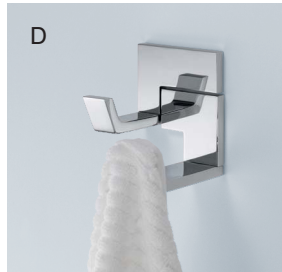

SEAMLESS. DARING. DYNAMIC. *A study in contrast.*

Combining geometric structure with natural inspiration, the Siderna bath collection by Brizo® represents the merging of two very different worlds. Its soft, flowing curves mimic the movement of cascading waterfalls, while its stark, crisp lines evoke modern sophistication.

A. WIDESPREAD LAVATORY 65380LF-PCLHP
Height: 8 1/2" Reach: 6" Max Flow: 1.5 gpm @ 60 psi
ALL METAL HANDLES HL5380-PC

B. SINGLE-HANDLE VESSEL LAVATORY 65480LF-PC
Height: 12 1/4" Reach: 5" Max Flow: 1.5 gpm @ 60 psi

C. WALL MOUNT VESSEL LAVATORY 65880LF-PCLHP
Reach: 8 3/8" Max Flow: 1.5 gpm @ 60 psi
ALL METAL HANDLES HL5880-PC

D. ROBE HOOKS—PAIR 693580-PC

E. BIDET 68480-PCLHP
ALL METAL HANDLES HL5380-PC

F. SINGLE-HANDLE SINGLE-HOLE LAVATORY 65080LF-PC
Height: 8 3/16" Reach: 5" Flow: 1.5 gpm @ 60 psi

G. TOWEL RING 694680-PC

H. 18" TOWEL BAR 691880-PC
24" TOWEL BAR (not shown) 692480-PC

I. TISSUE HOLDER 695080-PC

J. FRONT MOUNT FLUSH LEVER 696080-PC
SIDE MOUNT FLUSH LEVER (not shown) 696280-PC

HANDLES

Available for 2-handle lavatory, roman tub, and bidet faucets. See brizo.com for specific model numbers.