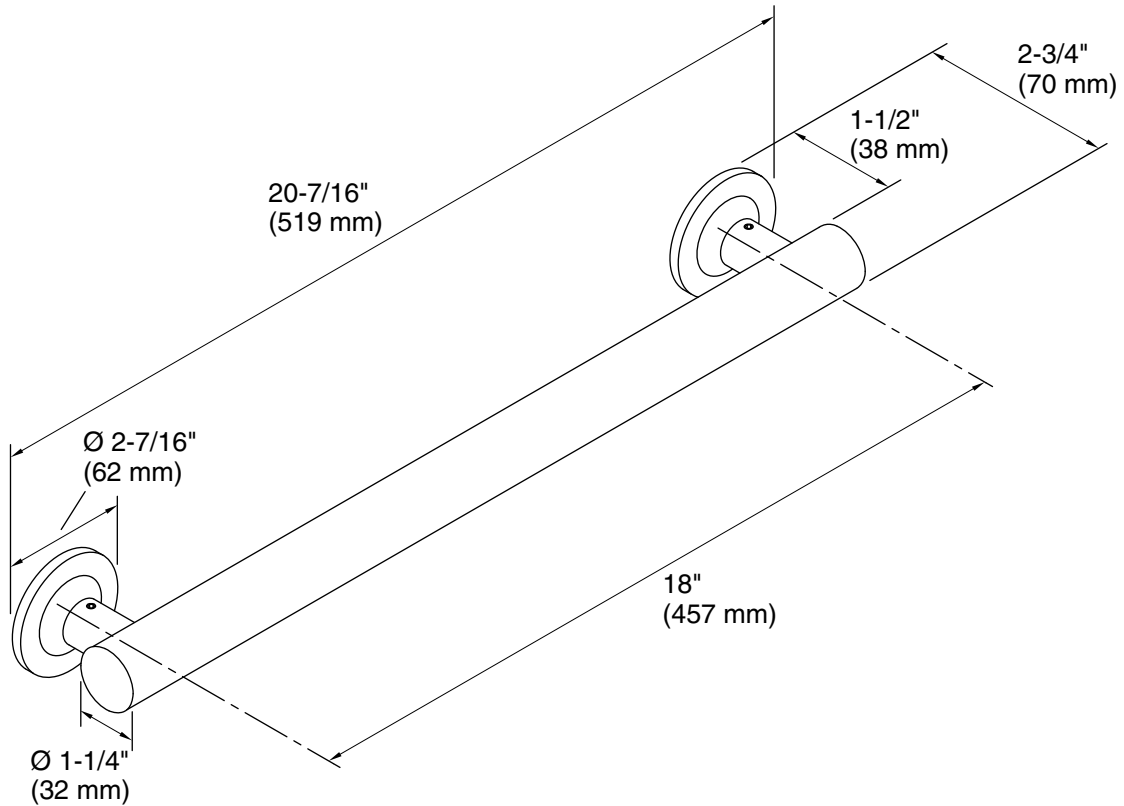

Technical Information

All product dimensions are nominal.

Material: Metal

Notes

Measure your actual product for roughing-in details.

WARNING: Risk of personal injury. The wall plates on the grab bar must be mounted to a brace between the wall studs. This will ensure that the weight of the user is adequately supported.