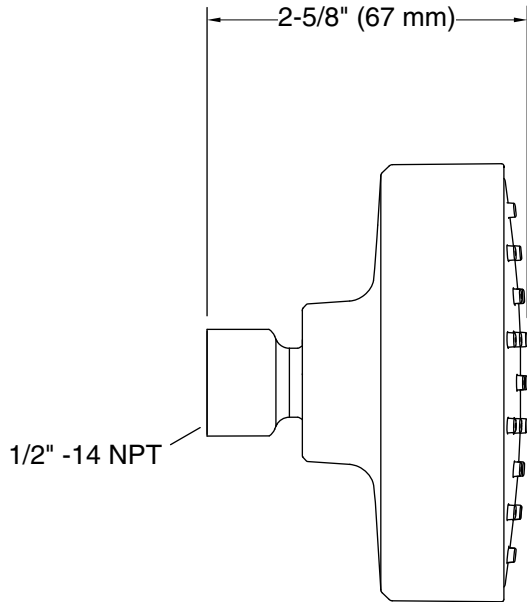

Features

- Showerhead features contemporary design.
- 1.75 gpm (6.6 lpm) showerhead flow rate.
- Spray nozzles cover full area of 3-9/16" (90 mm) sprayhead.
- Full coverage spray produces an encompassing spray ideal for everyday use.
- MasterClean™ sprayface features an easy-to-clean surface that withstands mineral buildup.
- 1/2" - 14 NPT connection.

Recommended Products/Accessories

- K-7395 Shower Arm and Flange
- K-7397 Shower Arm and Flange
- K-23723 Faucet cleaner

Codes/Standards

- ASME A112.18.1/CSA B125.1
- DOE - Energy Policy Act 1992
- EPA WaterSense®
- California Energy Commission (CEC)

Technical Information

All product dimensions are nominal.

Drain included: No

Showerhead/Body Spray:

Rated maximum flow: 1.75 gal/min (6.6 l/min)

Notes

Install this product according to the installation guide.