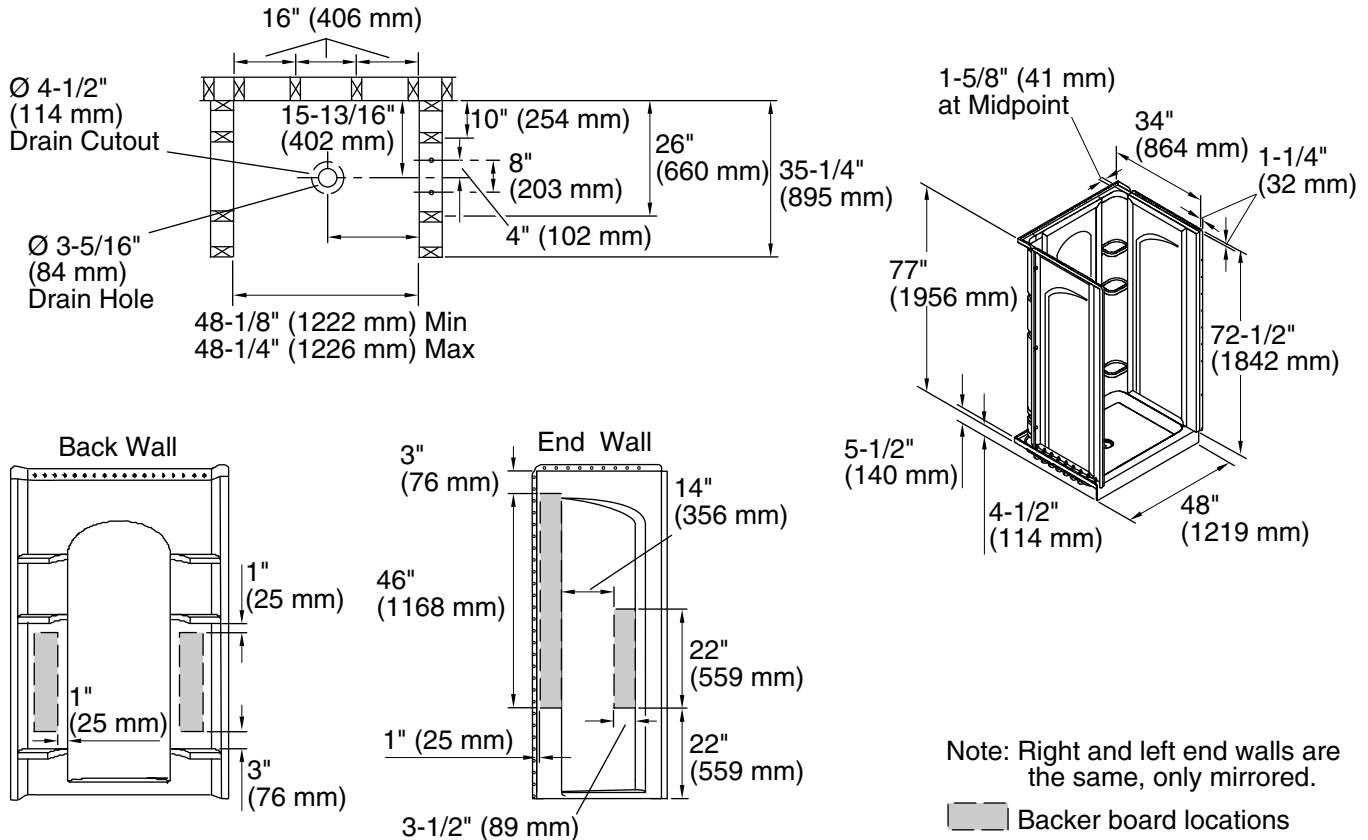

#### Technical Information

All product dimensions are nominal.

- Installation: Three-wall alcove  
Drain location: Center  
Minimum flat for door: 3" (76 mm)  
Threshold height: 4-1/2" (114 mm)  
Maximum door height: 70-1/2" (1791 mm)  
Maximum door width: 44-5/8" (1133 mm)