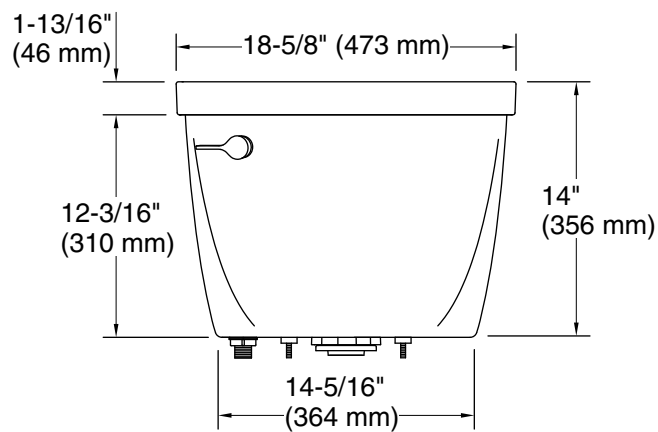

Features

- 1.6 gpf (6.0 lpf).
- Left-hand Polished Chrome trip lever.
- Combines with the K-31588 or K-31589 bowl to create a complete K-31620 or K-31640 Cimarron® toilet.

Technology

- AquaPiston® canister optimizes the flow out of the tank, harnessing gravity and the natural powerful reducing cascade of water to increase the power and effectiveness of the flush.
- Easy-to-flush canister design requires less force to actuate than a 3" (76 mm) flapper, and has 90% less exposed seal material which resists conditions that cause wear, tear, shrinkage and swelling.

Recommended Products/Accessories

- K-31588 Elongated chair height toilet bowl
- K-31589 Round-front chair-height toilet bowl
- K-25986-L Left-hand trip lever

Codes/Standards

ASME A112.19.2/CSA B45.1

KOHLER® One-Year Limited Warranty

Technical Information

All product dimensions are nominal.

Toilet type: Bowl-mount
Flush type: AquaPiston®, Revolution 360®
Water Consumption
Full: 1.6 gpf (6 lpf)

Notes

Install this product according to the installation instructions.