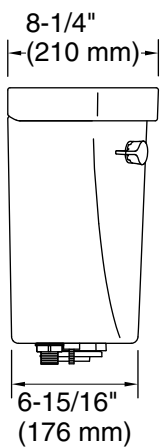

Features

- 1.6 gpf (6.0 lpf).
- Left-hand Polished Chrome trip lever.
- Combines with the K-31588 or K-31589 bowl to create a complete K-31620 or K-31640 Cimarron® toilet.

Technology

- AquaPiston® canister optimizes the flow out of the tank, harnessing gravity and the natural powerful reducing cascade of water to increase the power and effectiveness of the flush.
- Easy-to-flush canister design requires less force to actuate than a 3" (76 mm) flapper, and has 90% less exposed seal material which resists conditions that cause wear, tear, shrinkage and swelling.

Recommended Products/Accessories

- K-31588 Elongated chair height toilet bowl
- K-31589 Round-front chair-height toilet bowl
- K-25986-L Left-hand trip lever

Codes/Standards

ASME A112.19.2/CSA B45.1

KOHLER® One-Year Limited Warranty

Technical Information

All product dimensions are nominal.

Toilet type: Bowl-mount
Flush type: AquaPiston®, Revolution 360®
Water Consumption
Full: 1.6 gpf (6 lpf)

Notes

Install this product according to the installation instructions.