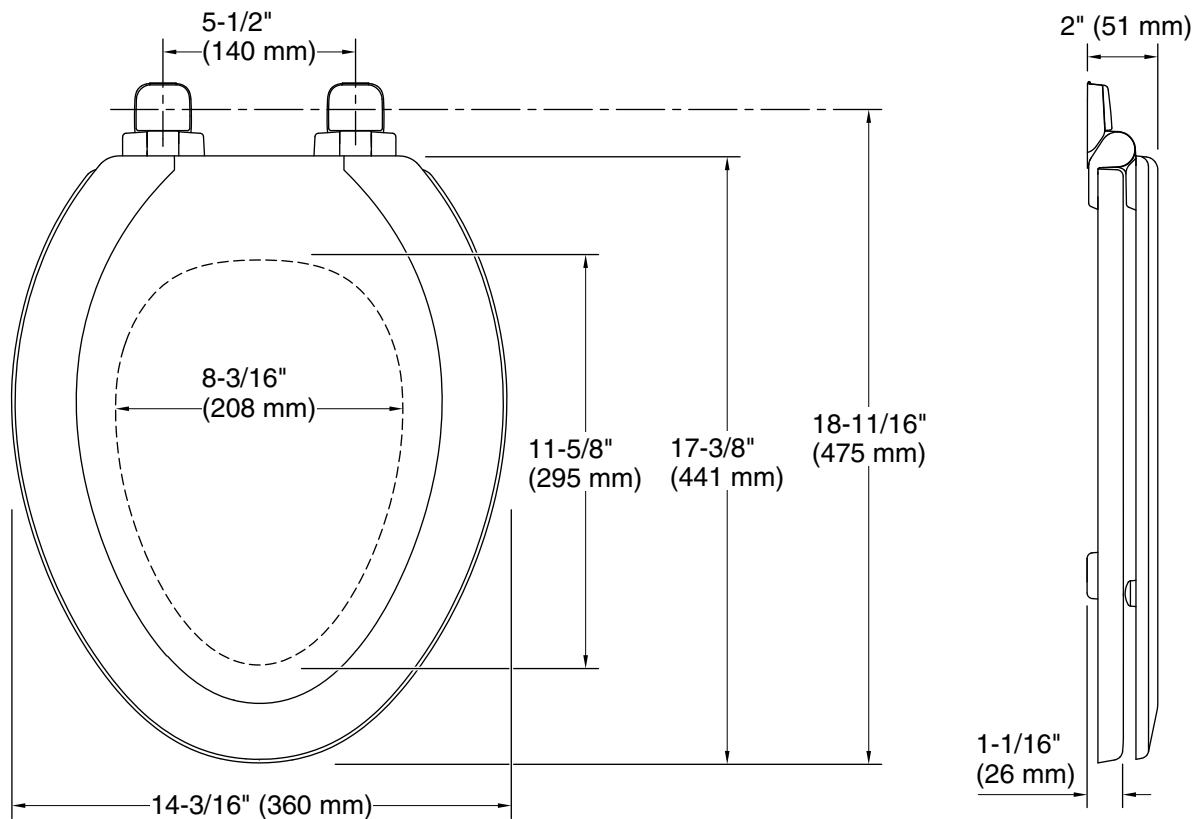

Technical Information

All product dimensions are nominal.

Seat shape type: Elongated
Seat front type: Closed-front
Seat-mounting holes: 5-1/2" (140 mm)