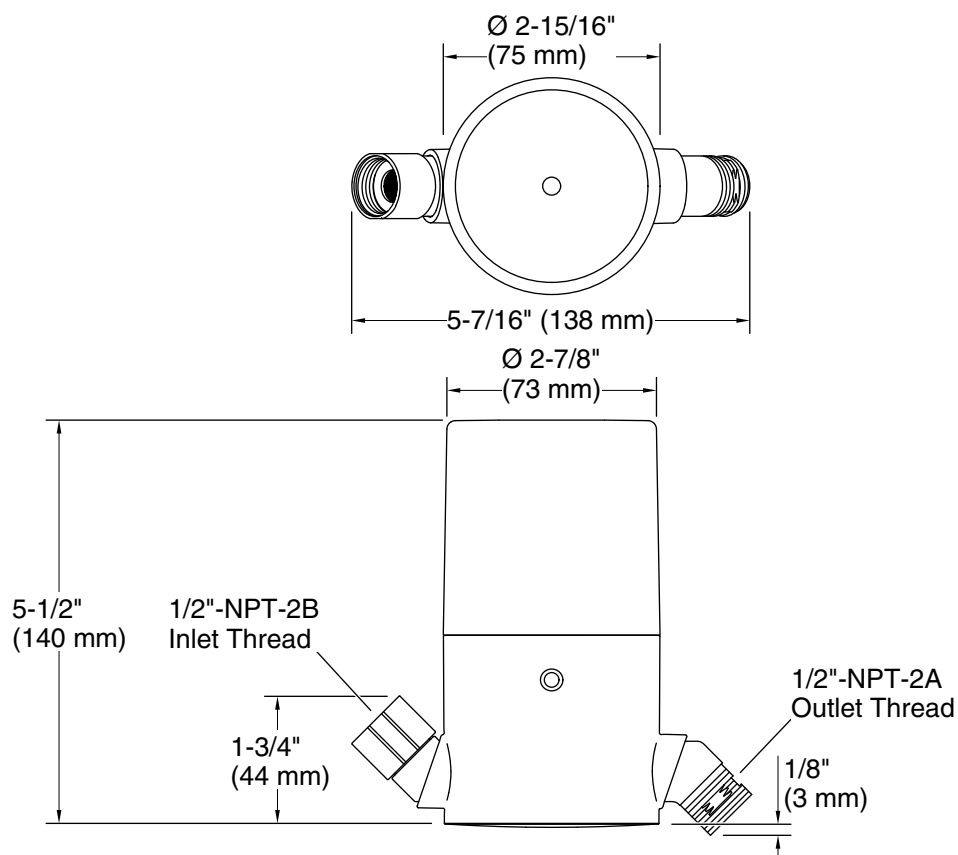

Features

- Designed to work with showerheads to reduce chlorine and odor in water.
- Reduces chlorine and odor, controls scale, and inhibits the growth of bacteria and algae.
- Reduces skin dryness and irritation and is gentle on your hair.
- Attaches to most showerheads and shower arms with a simple threaded connection.
- 4.0 gpm (15.1 lmin) maximum flow rate at 60 psi (4.14 bar).
- Filter media lasts up to 8,000 gallons (30,000 liters) or 6 months.
- Recommended filter cartridge replacement every 6 months.
- Intuitive filter replacement indicator.
- Simple, elegant design to complement a variety of bathroom styles.

Material

- Solid metal and acrylic construction.

Required Products/Accessories

K-22322 Shower filter replacement two-pack

Included Components

Additional Components:

K-22322 Shower filter replacement two-pack

Technical Information

All product dimensions are nominal.
Material: Brass/Plastic

Notes

Install this product according to the installation instructions.
Replace filter cartridge every 6 months.