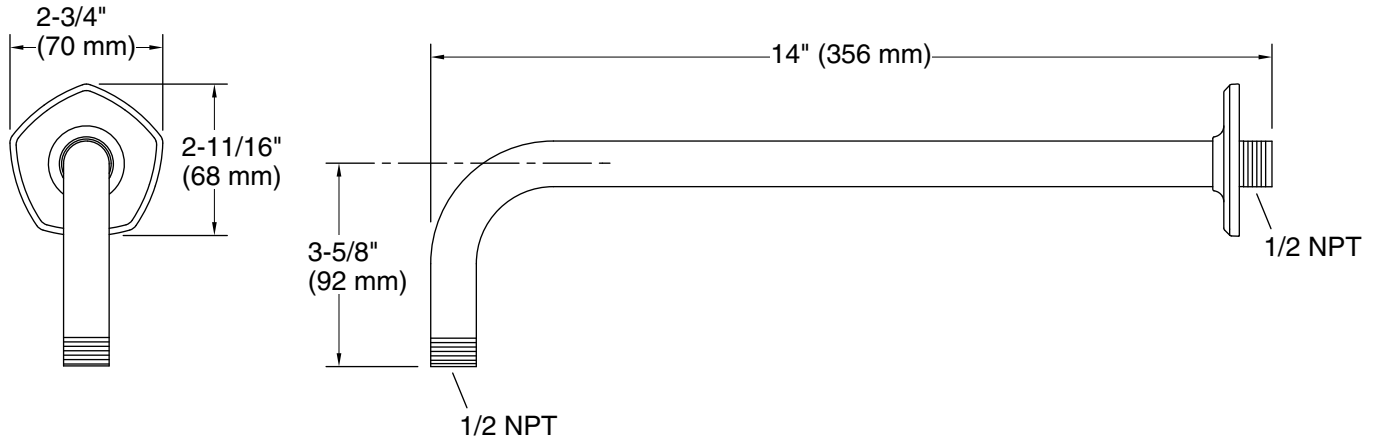

Features

- 15" (381 mm) x 2-3/4" (70 mm) x 2-3/4" (70 mm)
- Part of the Occasion bathroom faucet and accessory collection

Material

- Durable metal construction
- KOHLER® finishes resist corrosion and tarnishing

Installation

- 1/2 -14 NPT connection
- Wall-mount

Recommended Products/Accessories

K-23723 Faucet cleaner

Codes/Standards

None Applicable

KOHLER® Faucet Lifetime Limited Warranty

See website for detailed warranty information.

Technical Information

All product dimensions are nominal.