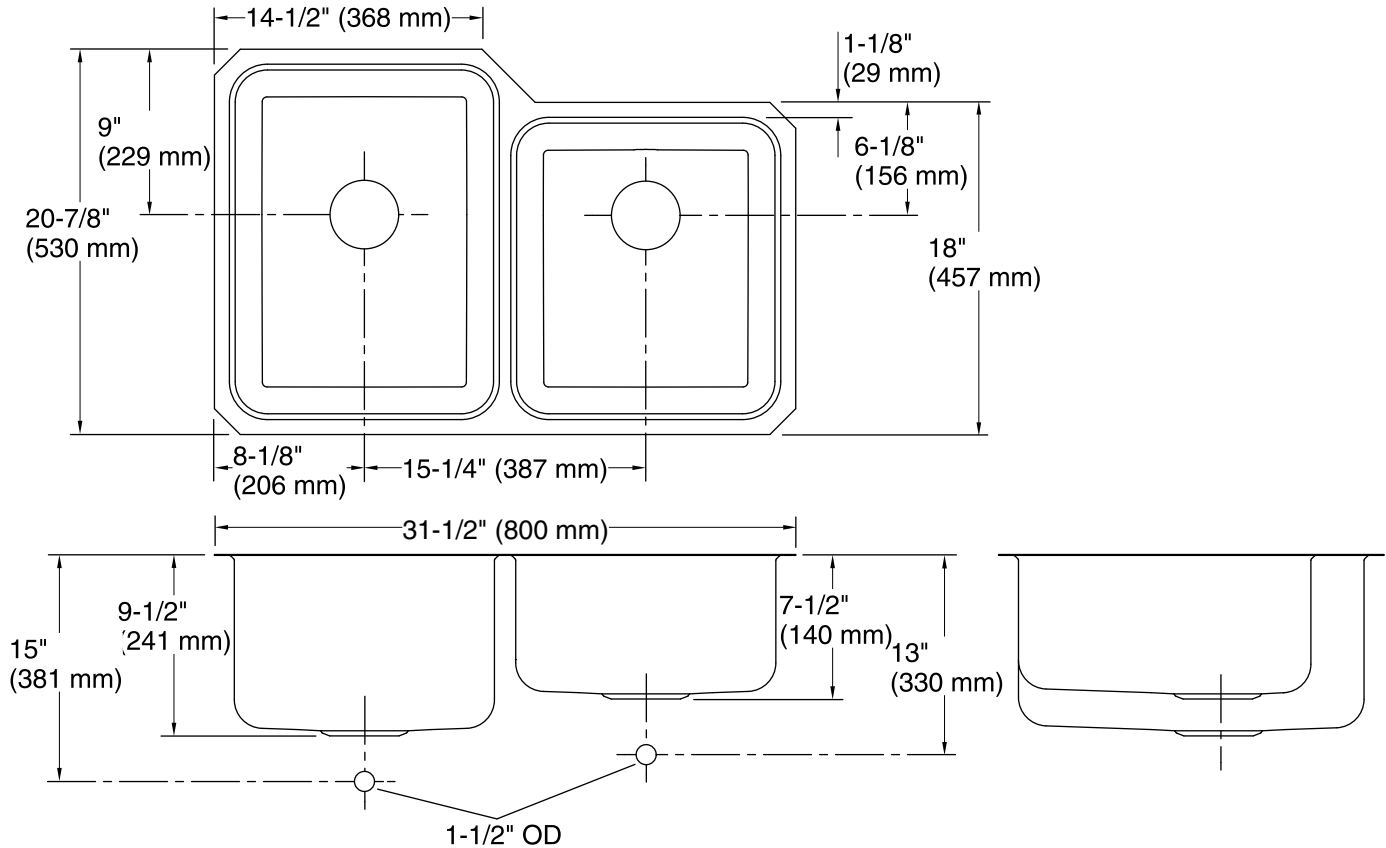

Undertone®

Under-mount Kitchen Sink

K-3177

Features

- 36-inch minimum base cabinet width.
- 18-gauge stainless steel.
- Under-mount.
- Double (large/medium) compartment.
- Squared bowl(s).
- 9-1/2" (241 mm) deep left bowl and 7-1/2" (191 mm) deep right bowl.
- SilentShield® sound-absorption technology offers quieter performance.
- 31-1/2" (800 mm) x 20-7/8" (530 mm)
- Strainer not included.

See website for detailed warranty information.

Technical Information

All product dimensions are nominal.

Bowl configuration:	Off-set Large/small
Installation:	Under-mount
Bowl area (Left):	Length: 14" (356 mm) Width: 19" (483 mm) Bowl depth: 9-1/2" (241 mm)
Bowl area (Right):	Length: 14" (356 mm) Width: 16" (406 mm) Bowl depth: 7-1/2" (191 mm)
Drain hole:	3-5/8" (92 mm)
Template:	1040557-7, required, included