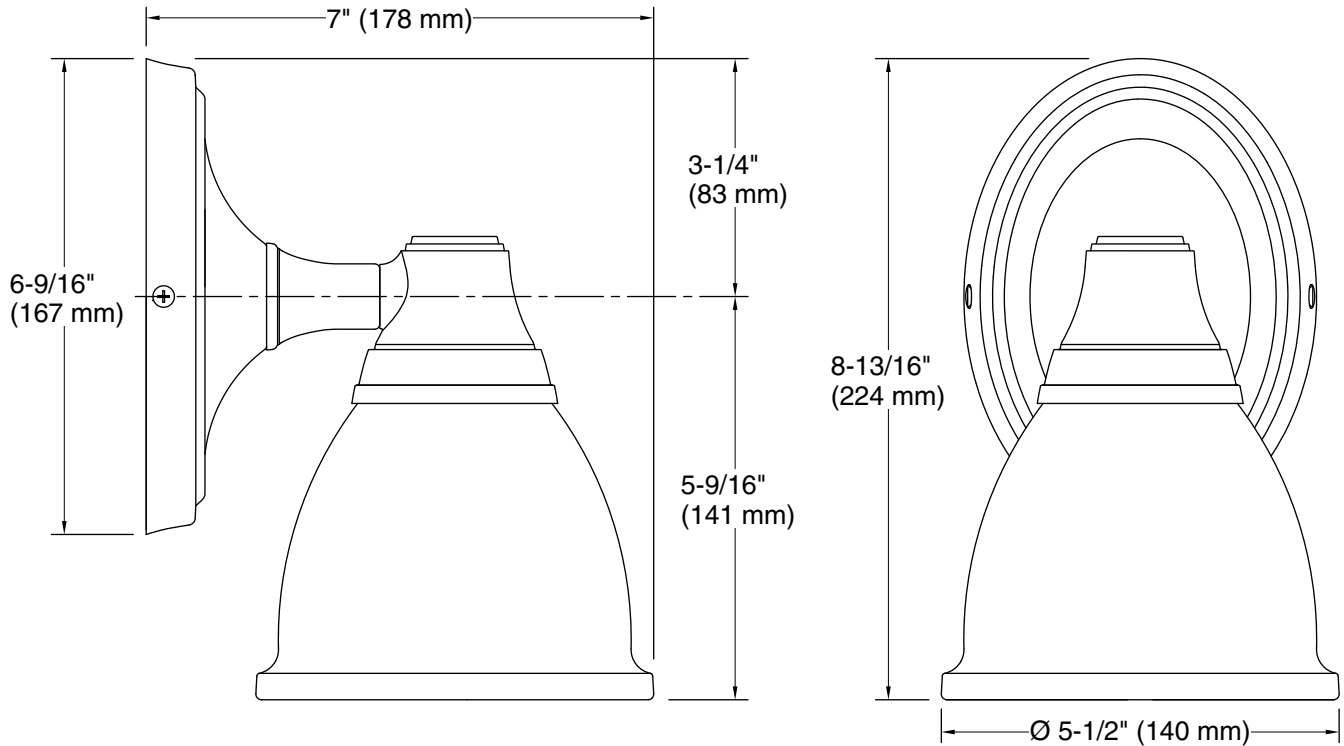

Required Electrical Service

0.833 A

Technical Information

All product dimensions are nominal.

Material: Metal, Glass
Number of Lights: 1
Number of Shades: 1
Shade Type: Frosted Glass

Notes

Install this product according to the installation guide.