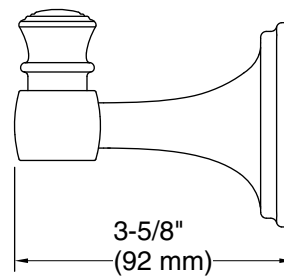

Color	Code	Description
	CP	Polished Chrome
	BN	Vibrant® Brushed Nickel
	2BZ	Oil-Rubbed Bronze
	2MB	Vibrant® Brushed Moderne Brass

Technical Information

All product dimensions are nominal.

Material: Zinc, Stainless Steel