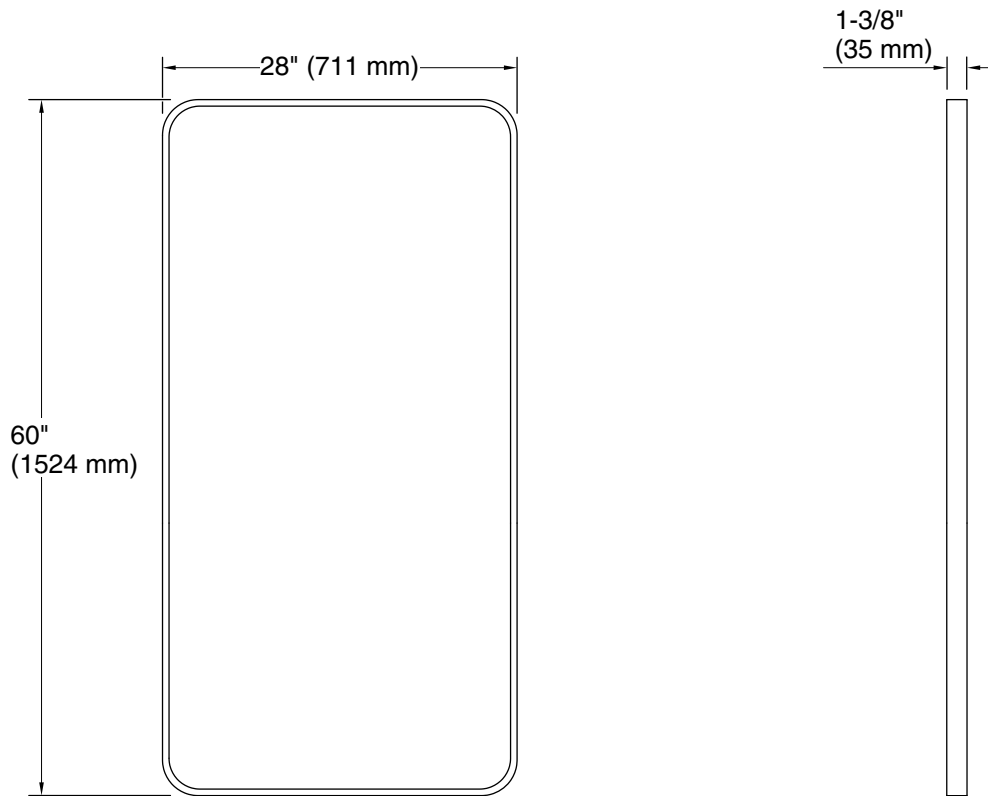

## Essential

28" x 60" rectangular framed mirror  
K-31366

### Technical Information

All product dimensions are nominal.