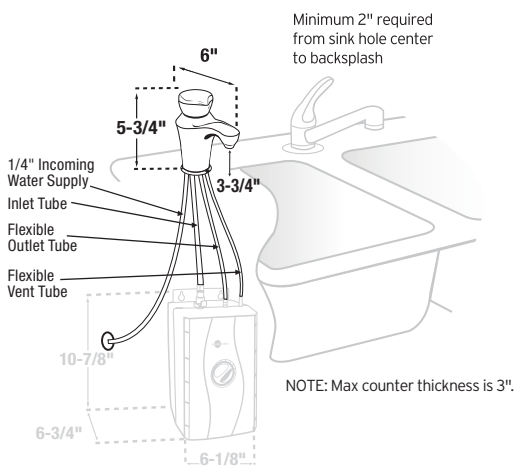

The Next Necessity™

Instant Hot Water Dispensers

H-Classic-SS

Easy-grip handle to dispense instant near-boiling 200°F water effortlessly

Dimensions

Submittal Sheet

- **Hot Only** - Dispenses near-boiling 200°F water
- Includes 2/3-gallon hot water tank
- Easy to adjust temperature control
- Tool-free tank connections and dry start protection to ease installation
- Provides 60 cups/hr of near-boiling water
- **We Come To You®** 3-Year In-Home Limited Warranty*
- 115 volts, 750 watts, 6.5 amps
- Available in chrome
- Unit not for commercial/industrial use

Specifications

Capacity	2/3-gallon hot water tank dispenses 60 cups of 200°F water per hour
Electrical	115 volts A.C., 750 watts, 6.5 amp heating element with grounded three (3) prong plug
Thermostat	Snap-action, adjustable from 160°F to 210°F (factory pre-set at 200°F)
Insulation	Meets U.L. 94HF-1 flammability specification
Valve	Instant, self-closing
Recommended Supply Pressure	30-125 psi
Shipping Weight	Approximately 7.4 lbs.
Required Hole Diameter	1-1/4" - 1-1/2" standard sink hole

Sample Specification

Instant hot water dispenser(s) shall be InSinkErator Model H-Classic-SS with 2/3-gallon hot water tank, adjustable temperature from 160°F to 210°F and instant, self-closing hot valve.