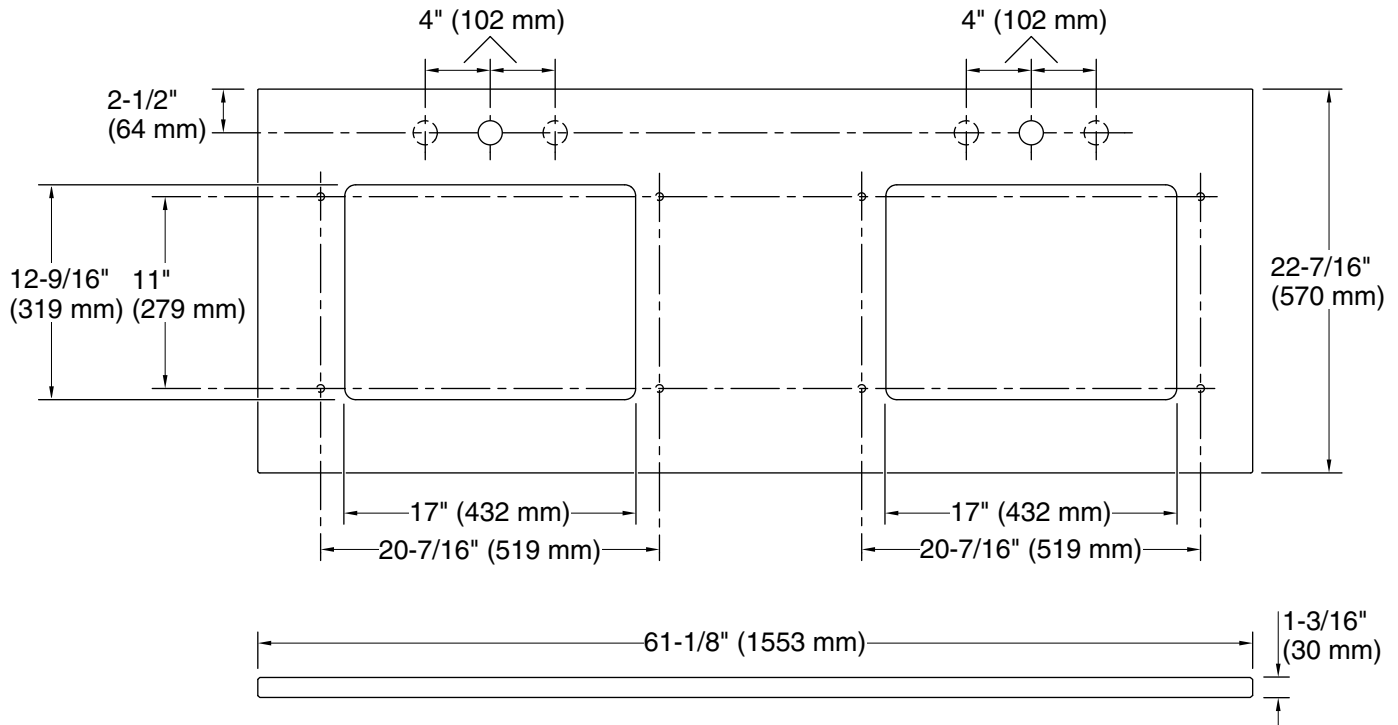

## Installation

- Vanity top.
- Single faucet hole with pilot holes for optional 8" (203 mm) widespread faucet configuration.

**Technical Information**

All product dimensions are nominal.

Installation: Vanity top/ITB

Number of deck holes: 1

**Notes**

Install this product according to the installation instructions.