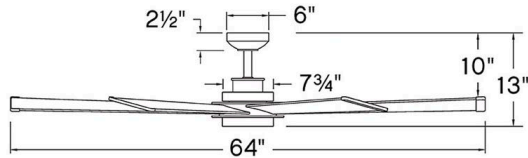

ANDROS

906964FHB-LDD

ANDROS 64" LED SMART FAN

DETAILS	
FAN FINISH:	Heritage Brass
GLASS:	White Polycarbonate
BLADE COUNT:	6
SLOPE DEGREE:	20

DIMENSIONS	
WIDTH:	64"
HEIGHT:	12.8"

LIGHT SOURCE	
VOLTAGE:	120v

MOUNTING	
CANOPY:	6" Dia.
LEAD WIRE:	1 X 76"

SHIPPING	
CARTON LENGTH:	32.7
CARTON WIDTH:	9.7
CARTON HEIGHT:	18.5

A stylishly versatile complement to any interior or covered outdoor living space, Andros's damp-rated design is elevated by classic finishes and modern metal accents. Equipped with a 6-speed DC motor that is WiFi enabled and ready to connect right out of the box. Operated by the HIRO control or WiFi compatible with the Hinkley App.