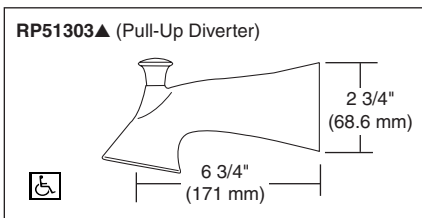

Submitted Model No.: _____

Specific Features: _____

▲ Designate Proper Finish Suffix

TUB AND SHOWER FAUCET TRIM

- Lahara® Bath Collection
- Valve Only (T14038)
- Shower Only (T14238)
- Tub/Shower (T14438)

STANDARD SPECIFICATIONS:

- Monitor® 14 Series pressure balanced single handle mixing valve trim.
- Maintains a balanced pressure of hot and cold water even when a valve is turned on or off elsewhere in the system.
- For use with MultiChoice® Universal rough valve body. (R10000 Series)
- Back-to-back installation capability.
- Solid brass forged body.
- Temperature only controlled with handle.
- Field adjustable to limit handle rotation into hot water zone.
- 120° maximum handle rotation.
- All parts replaceable from the front of the valve.
- **Note:** Product will be marked with flow rate of specific showerhead.