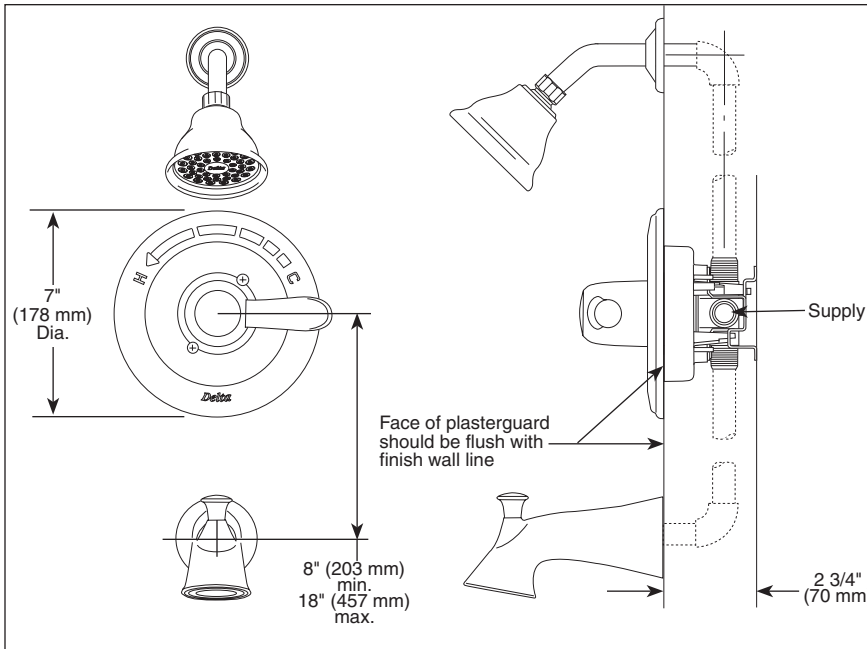

Submitted Model No.: _____

Specific Features: _____

▲ Designate Proper Finish Suffix

TUB AND SHOWER FAUCET TRIM

- Lahara® Bath Collection
- Valve Only (T14038)
- Shower Only (T14238)
- Tub/Shower (T14438)

STANDARD SPECIFICATIONS:

- Monitor® 14 Series pressure balanced single handle mixing valve trim.
- Maintains a balanced pressure of hot and cold water even when a valve is turned on or off elsewhere in the system.
- For use with MultiChoice® Universal rough valve body. (R10000 Series)
- Back-to-back installation capability.
- Solid brass forged body.
- Temperature only controlled with handle.
- Field adjustable to limit handle rotation into hot water zone.
- 120° maximum handle rotation.
- All parts replaceable from the front of the valve.
- **Note:** Product will be marked with flow rate of specific showerhead.