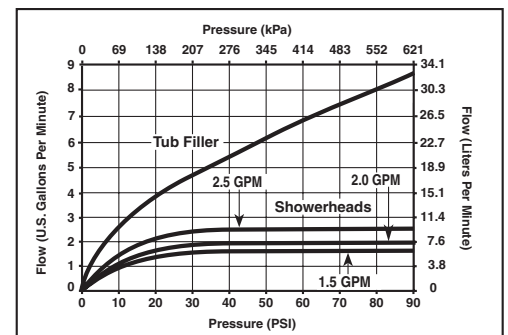

COMPLIES WITH:

- ASME A112.18.1 / CSA B125.1
- ASSE 1016

Indicates compliance to ICC/ANSI A117.1

Indicates compliance to WaterSense