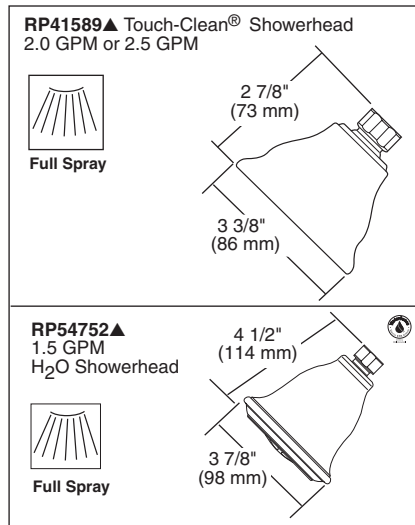

Submitted Model No.: _____

Specific Features: _____

▲ Designate Proper Finish Suffix

TUB AND SHOWER FAUCET TRIM

- Lahara® Bath Collection
- Valve Only (T14038)
- Shower Only (T14238)
- Tub/Shower (T14438)

STANDARD SPECIFICATIONS:

- Monitor® 14 Series pressure balanced single handle mixing valve trim.
- Maintains a balanced pressure of hot and cold water even when a valve is turned on or off elsewhere in the system.
- For use with MultiChoice® Universal rough valve body. (R10000 Series)
- Back-to-back installation capability.
- Solid brass forged body.
- Temperature only controlled with handle.
- Field adjustable to limit handle rotation into hot water zone.
- 120° maximum handle rotation.
- All parts replaceable from the front of the valve.
- **Note:** Product will be marked with flow rate of specific showerhead.