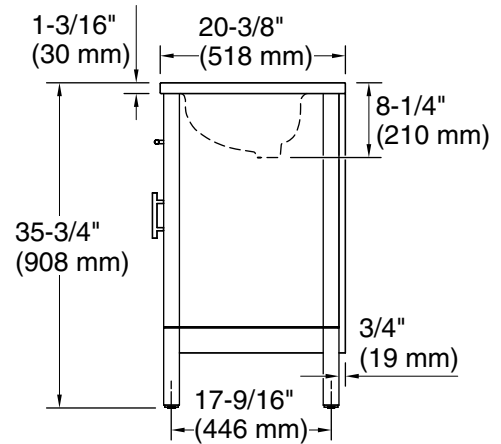

Hadron™

60" bathroom vanity cabinet with sinks and quartz top

K-39607-ASB

Features

- Set includes cabinet, precut quartz vanity top, sinks, cabinet hardware
- Convenient tilt-down drawer under each basin for storing smaller, frequently-used items
- Full-extension 14-3/4" (375 mm) drawers with soft-close side-mount slides
- Three-way adjustable slow-close door hinges for easy cabinet access
- 18-9/16" (471 mm) cabinet interior provides ample storage space
- 8" (203 mm) widespread faucet holes for each basin
- Faucets sold separately
- Some assembly required

	0	White
	AGA	
	WEK	

Technical Information

All product dimensions are nominal.

Notes

Install this product according to the installation instructions.