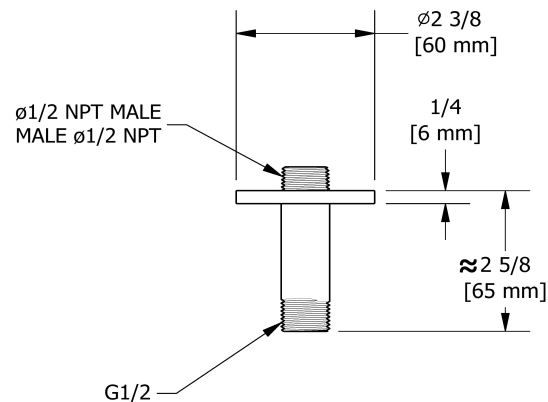

Specifications

Descriptions

- 1/2" inlet male NPT
- Round flange

Available colors

- C : Chrome
- BN : Brushed Nickel (PVD)
- PN : Polished Nickel (PVD)

7.5 cm (3") vertical shower arm

509

Sizes, models and finishes may differ from thoses presented.