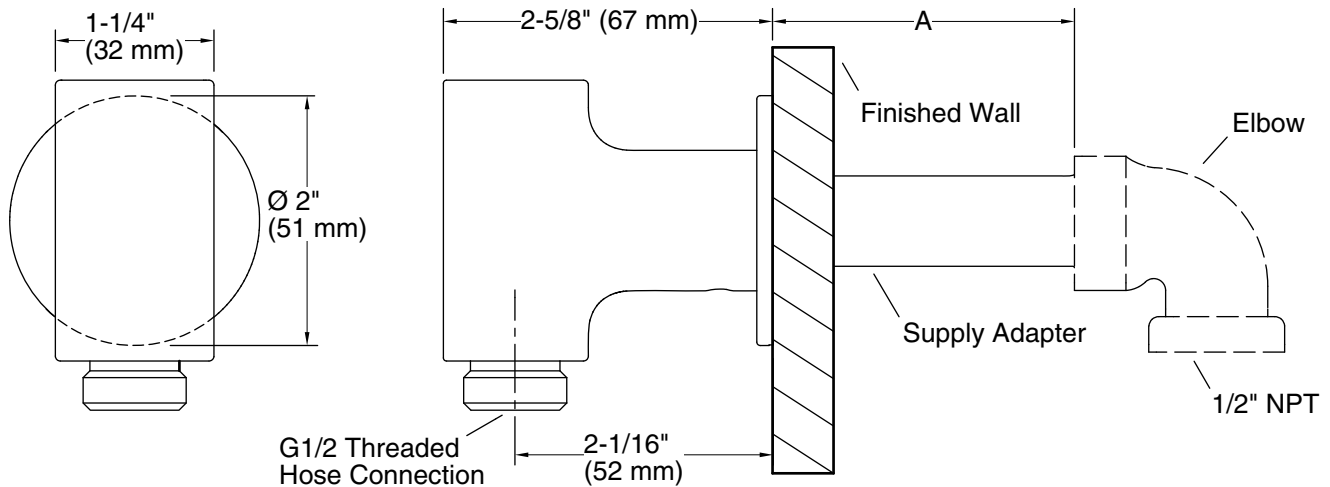

Supply Adapter	A
1218069 (included)	1-13/16" – 2-5/16" (46 mm – 59 mm)
1229031*	0 – 1/2" (0 – 13 mm)
1247986*	5/16" – 13/16" (8 mm – 21 mm)
1247985*	13/16" – 1-5/16" (21 mm – 33 mm)
1247984*	1-5/16" – 1-13/16" (33 mm – 46 mm)
1218070*	2-5/16" – 2-13/16" (59 mm – 71 mm)
1218071*	2-13/16" – 3-5/16" (71 mm – 84 mm)

*Sold Separately

Technical Information

All product dimensions are nominal.

Drain included: No

Notes

Install this product according to the installation guide.

If dimension "A" is between 1-13/16" (46 mm) and 2-5/16" (59 mm) use the included supply adapter. For the other dimensions, order the appropriate supply adapter.