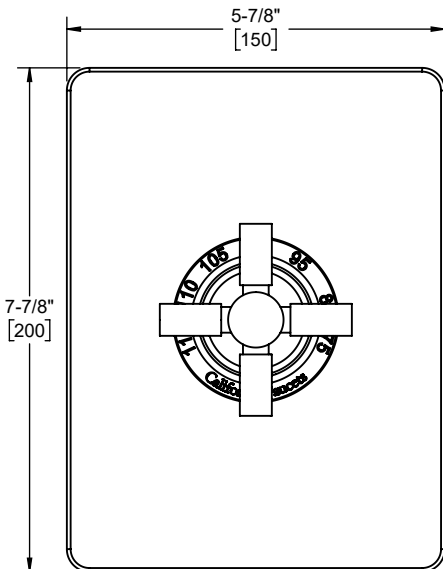

Codes/Standards Applicable

Product meets or exceeds the following:

- ASME A112.18.1/CSA B125.1
- ASSE 1016
- ADA compliant (lever handles only)

TO-THCN-30K shown

TO-THCN-30K
 TO-THCN-30F
 TO-THCN-30T
 TO-THCN-30X
 TO-THCN-30XK
 TO-THCN-30XF
 TO-THCN-30XT

TO-THCN-30K front view

TO-THN-30K side view

TO-THCN-30X front view

TO-THCN-30X side view

Specifications subject to change without notice

Dimensions are inches, rounded to 1/16"
[Dimensions in brackets are mm, rounded to 1mm]