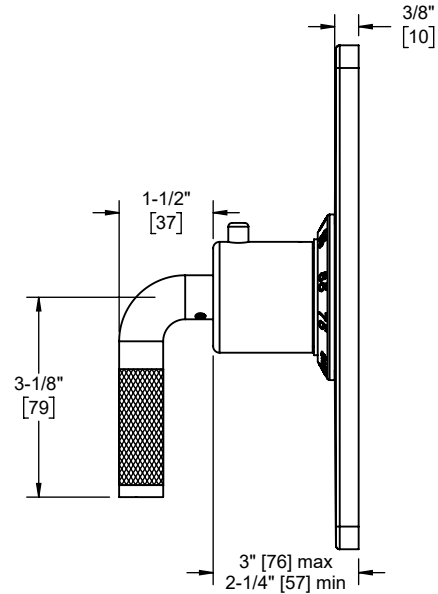

Codes/Standards Applicable

Product meets or exceeds the following:

- ASME A112.18.1/CSA B125.1
- ASSE 1016
- ADA compliant (lever handles only)

TO-THCN-30K shown

TO-THCN-30K
 TO-THCN-30F
 TO-THCN-30T
 TO-THCN-30X
 TO-THCN-30XK
 TO-THCN-30XF
 TO-THCN-30XT

TO-THCN-30K front view

TO-THN-30K side view

TO-THCN-30X front view

TO-THCN-30X side view

Specifications subject to change without notice

Dimensions are inches, rounded to 1/16"
[Dimensions in brackets are mm, rounded to 1mm]