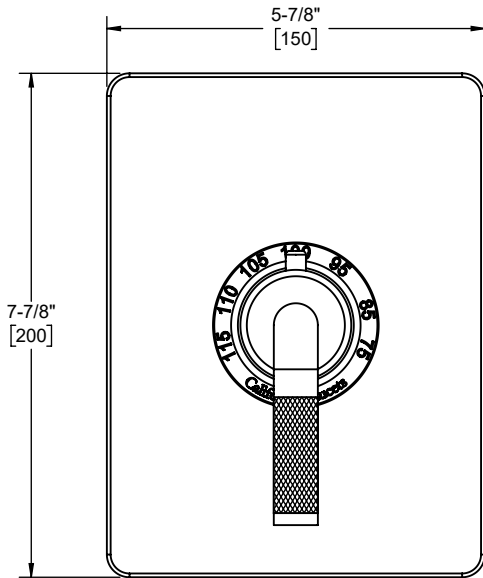

Codes/Standards Applicable

Product meets or exceeds the following:

- ASME A112.18.1/CSA B125.1
- ASSE 1016
- ADA compliant (lever handles only)

TO-THCN-30K shown

TO-THCN-30K
 TO-THCN-30F
 TO-THCN-30T
 TO-THCN-30X
 TO-THCN-30XK
 TO-THCN-30XF
 TO-THCN-30XT

TO-THCN-30K front view

TO-THN-30K side view

TO-THCN-30X front view

TO-THCN-30X side view

Specifications subject to change without notice

Dimensions are inches, rounded to 1/16"
[Dimensions in brackets are mm, rounded to 1mm]