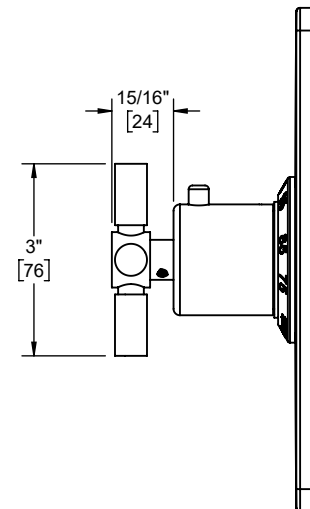

Codes/Standards Applicable

Product meets or exceeds the following:

- ASME A112.18.1/CSA B125.1
- ASSE 1016
- ADA compliant (lever handles only)

TO-THCN-30K shown

TO-THCN-30K
 TO-THCN-30F
 TO-THCN-30T
 TO-THCN-30X
 TO-THCN-30XK
 TO-THCN-30XF
 TO-THCN-30XT

TO-THCN-30K front view

TO-THN-30K side view

TO-THCN-30X front view

TO-THCN-30X side view

Specifications subject to change without notice

Dimensions are inches, rounded to 1/16"
[Dimensions in brackets are mm, rounded to 1mm]