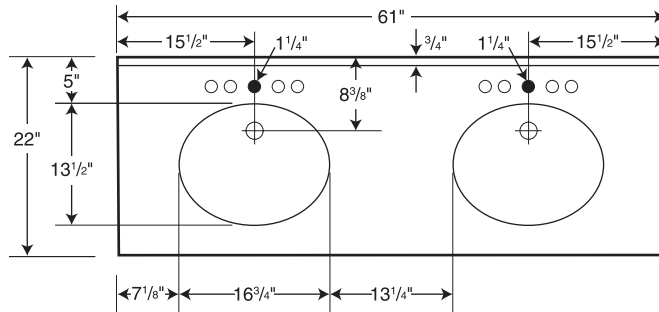

○ Drill Points ● Pre-drilled

Capacity:  
 1-3/4 gallons  
 to overflow

**SPECIFICATIONS**

**Ellipse 22" Double Bowl Vanity Tops**

Model	Part	Nominal Dimensions	Ship Wt. Lb.	Ship FedEx	Carton Dims. In.	Cu. Ft.
VT2B2261	VT022612B	22" D x 61" W	47	-	63 x 27 x 13	12.80

Includes: One compression-molded vanity top with overflow, integral bowl and backsplash.

Packaging: Each unit is packed in a rectangular carton.

**ACCESSORIES**

- Optional VT22SS Side Splash available (See page 115)
- Optional Front and Side Apron available (See page 115)