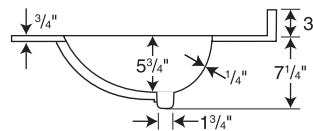

○ Drill Points ● Pre-drilled

Capacity:  
 1-3/4 gallons  
 to overflow

**SPECIFICATIONS**

**Ellipse 22" Double Bowl Vanity Tops**

Model	Part	Nominal Dimensions	Ship Wt. Lb.	Ship FedEx	Carton Dims. In.	Cu. Ft.
VT2B2261	VT022612B	22" D x 61" W	47	-	63 x 27 x 13	12.80