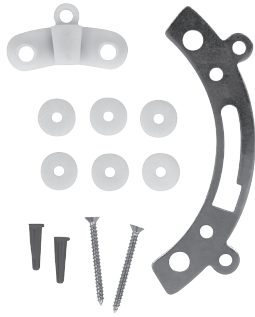

SUPPLY

DRAINAGE

SUPPORT

APPENDIX

490-11320

Save-A-Flange™

Closet Flange Repair Kit

- Repairs broken closet flanges
- 1/8" stamped, zinc-plated steel
- Kit includes: repair bar, screws, anchors, spacer washer, and instruction sheet

Item No	Description	Pkg	Min Qty	Case Qty
490-11320	Closet flange repair kit	C*	1	10

490-11322

Closet Flange Floor Support

- Repairs and replaces rotted-out flooring around closet flanges
- Two-piece, 18-gauge, zinc-plated plates
- Pre-slotted and furnished with mounting screws