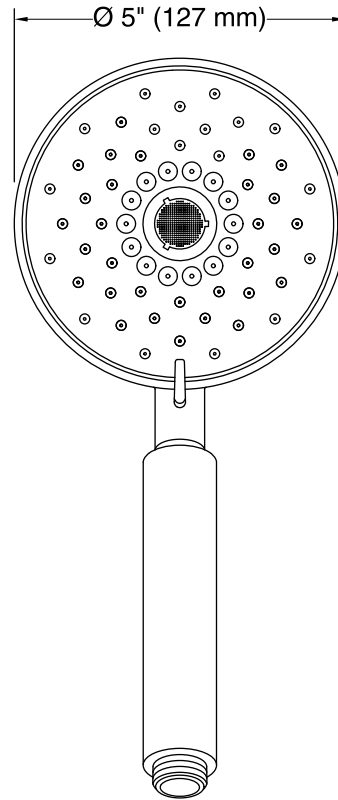

Technical Information

All product dimensions are nominal.

Drain included: No

Handshower:

Rated maximum flow: 1.75 gal/min (6.6 l/min)

Notes

Install this product according to the installation instructions.

Plumbing codes require an atmospheric vacuum breaker be installed in-line with handshowers.

Please consult with local plumbing officials.

ADA, OBC, CSA B651 compliant when installed to the specific requirements of these regulations.