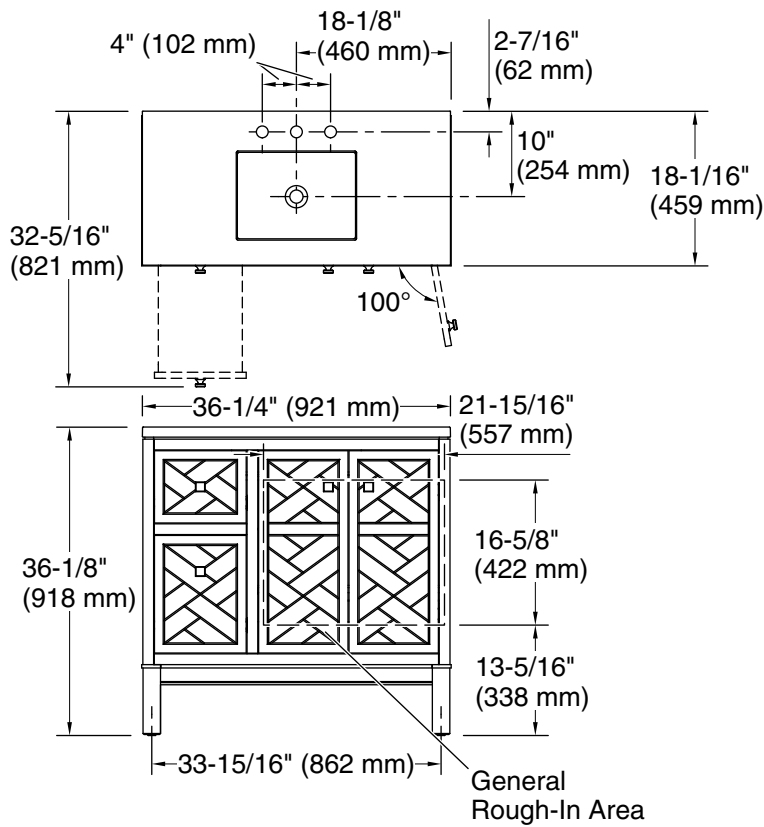

Technical Information

All product dimensions are nominal.

Notes

Install this product according to the installation instructions.