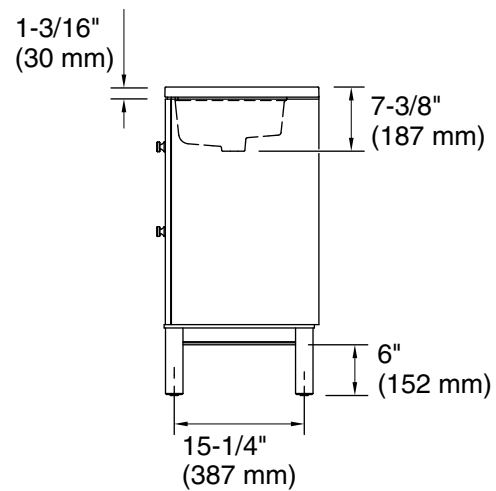

### Features

- Two full-extension 12-3/4" (325 mm) drawers with soft-close side-mount slides
- Three-way adjustable slow-close door hinges for easy cabinet access
- 18" (457 mm) cabinet interior provides ample storage space
- Finish-matched cabinet interior offers generous clearance for plumbing
- Customize your storage with optional accessories such as floor liners, drawer organizers, and perfectly sized containers (sold separately)
- Coordinates with K-33534 upgraded hardware finishes, K-25816 quartz backsplash, and K-25819 quartz side splash (sold separately)

### Technical Information

All product dimensions are nominal.