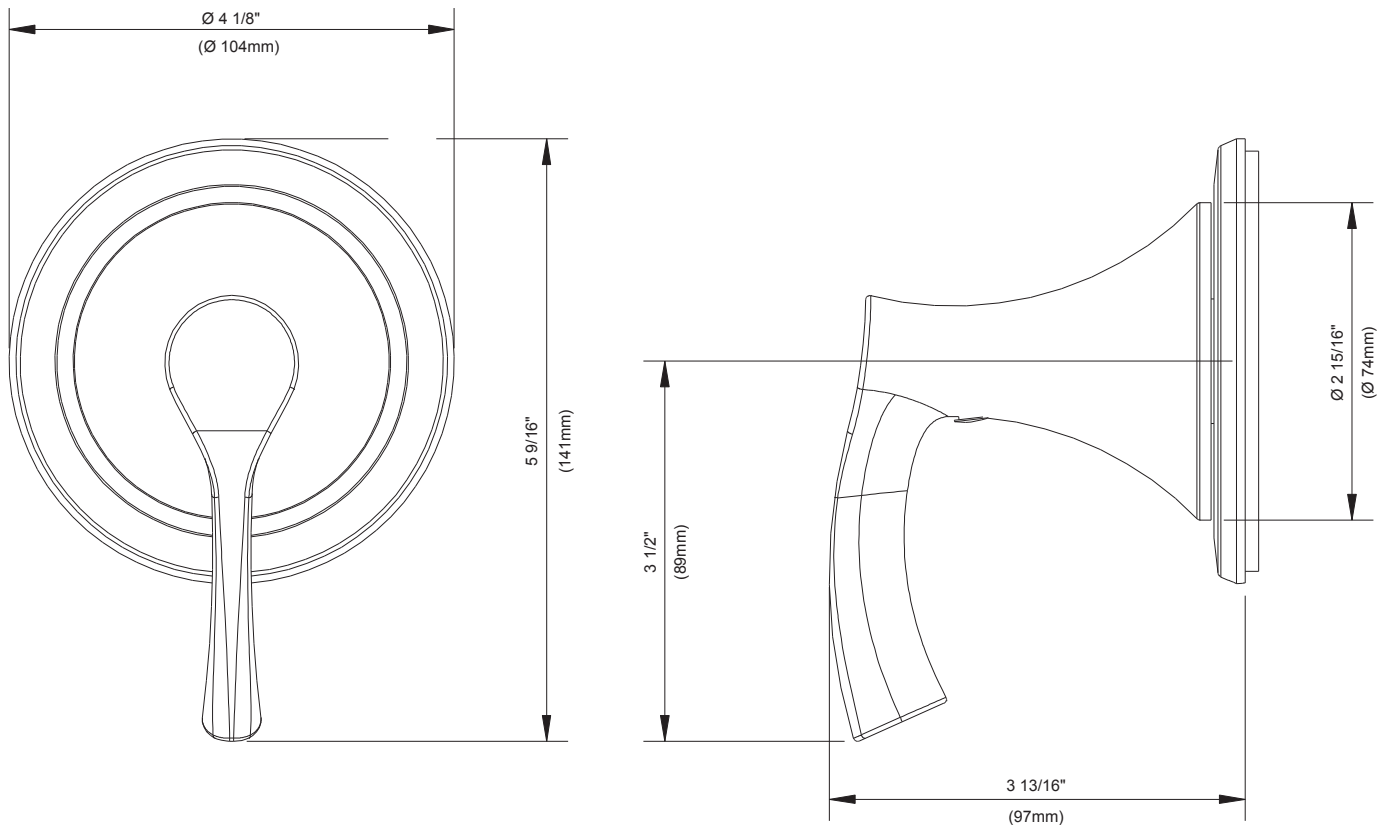

SPECIFICATIONS

Features/Benefits

- Can Be Used as Trim Only for 1/2" Shower Diverter Valves, 3-Port/ 2-Outlet or 4-Port/ 3-Outlet
- Requires Single Handle 4 Position Diverter Valve, D130510BT, or Single Handle 3 Position Diverter Valve, D130515BT, or Single Handle 8 Position Diverter Valve, D130010BT, Sold Separately
- Deep Wall Extension Kit, D130011B, Sold Separately
- Includes Escutcheon and Control Handle Assembly

Available Color/Finishes

Color tiles intended for reference only.

Color	Code	Description
		Chrome
	BN	Brushed Nickel
	BS	Satin Black

Standards & Certifications

ASME A112.18.1/CSA B125.1
 ADA for lever handle control