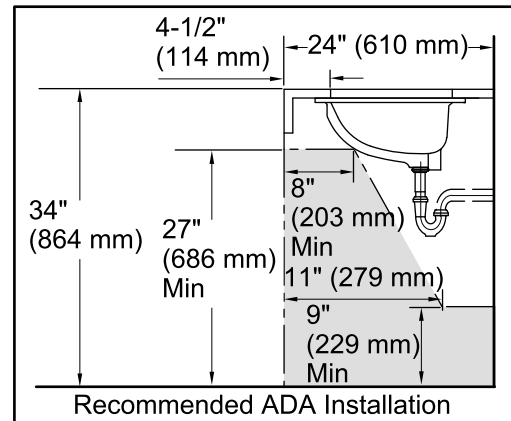

Technical Information

All product dimensions are nominal.

Bowl configuration:	Single
Installation:	Under-mount
Bowl area (Only)	Length: 17" (432 mm) Width: 14" (356 mm) Water depth: 6-3/8" (162 mm)
Drain hole:	1-3/4" (44 mm)
Template:	Under-mount, 1151011-7, required, not included

Notes

Install this product according to the installation guide.

NOTICE: Countertop manufacturer or cutter must use the current product template available at www.kohler.com, or by calling 1-800-4KOHLER. Kohler Co. is not responsible for cutout errors when the incorrect cutout template is used.

ADA compliant when installed to the specific requirements of these regulations.