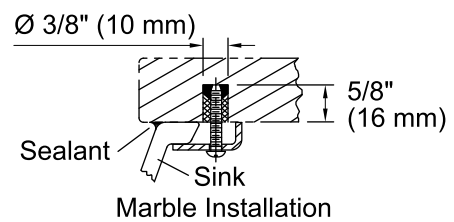

Technical Information

All product dimensions are nominal.

Bowl configuration:	Single
Installation:	Under-mount
Bowl area (Only)	Length: 17" (432 mm) Width: 14" (356 mm) Water depth: 6-3/8" (162 mm)
Drain hole:	1-3/4" (44 mm)
Template:	Under-mount, 1151011-7, required, not included

Notes

Install this product according to the installation guide.

NOTICE: Countertop manufacturer or cutter must use the current product template available at www.kohler.com, or by calling 1-800-4KOHLER. Kohler Co. is not responsible for cutout errors when the incorrect cutout template is used.

ADA compliant when installed to the specific requirements of these regulations.