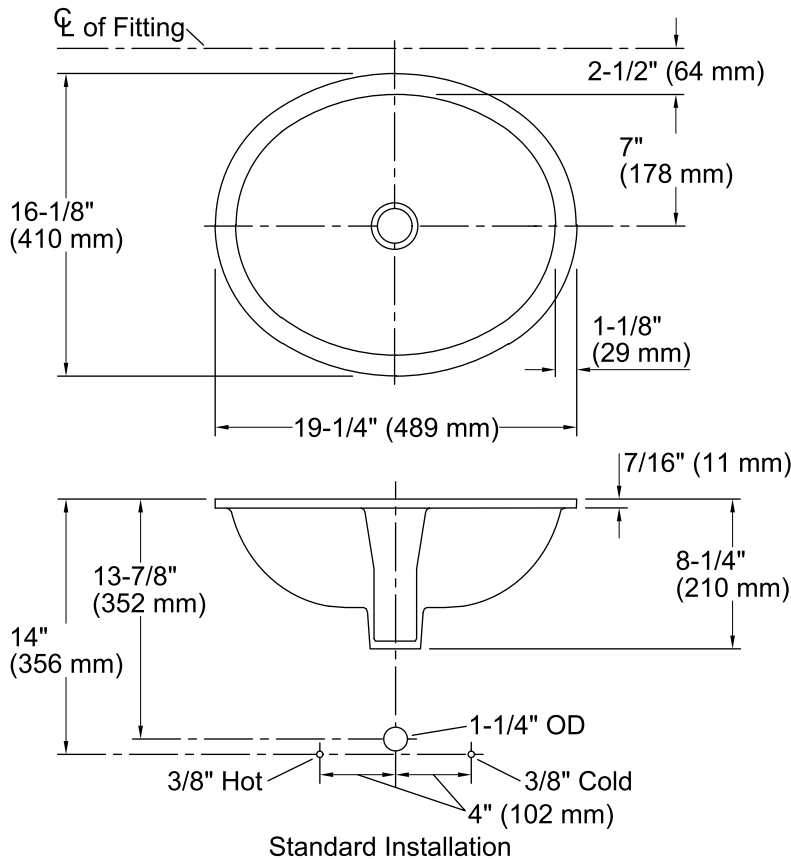

Technical Information

All product dimensions are nominal.

Bowl configuration:	Single
Installation:	Under-mount
Bowl area (Only)	Length: 17" (432 mm) Width: 14" (356 mm) Water depth: 6-3/8" (162 mm)
Drain hole:	1-3/4" (44 mm)
Template:	Under-mount, 1151011-7, required, not included

Notes

Install this product according to the installation guide.

NOTICE: Countertop manufacturer or cutter must use the current product template available at www.kohler.com, or by calling 1-800-4KOHLER. Kohler Co. is not responsible for cutout errors when the incorrect cutout template is used.

ADA compliant when installed to the specific requirements of these regulations.