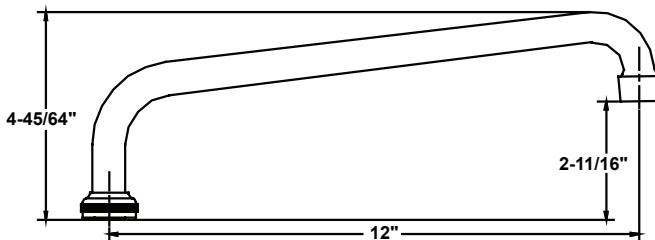

### SU-363-MA

14" Swivel Tube Spout  
with Aerator

(Also available with Hose End **SU-363-MH**)

Available on series:

Ledge/Wallmounts - 0045, 0046, 0047, 0048

Bar/Pantry - 0084, 0094, 0280

Topmounts - 0120, 0121, 0125, 0126, 0146, 0147