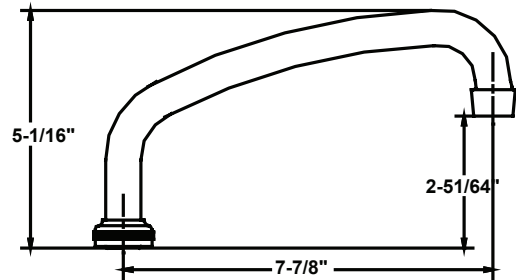

### SU-2924-A

6" Swivel Tube Spout  
with Aerator

(Also available with Hose End **SU-2924-H-02**)

Available on series:

Ledge/Wallmounts - 0045, 0046, 0047, 0048

Bar/Pantry - 0084, 0094