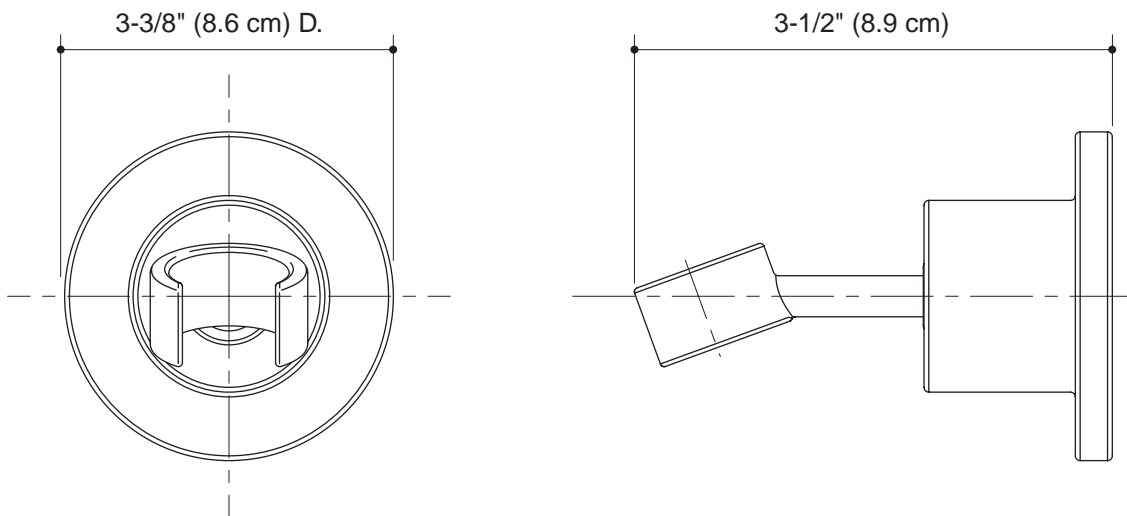

STILLNESS®

Technical Information

Applicable product:	
Adjustable wall-mount handshower holder	K-975

Installation Notes

Install this product according to the installation guide.

Product Diagram